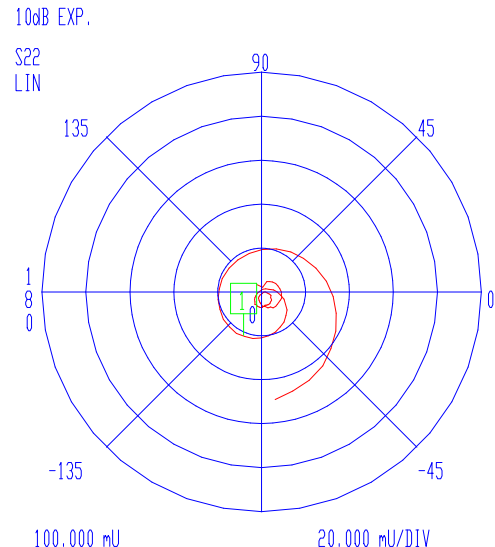

VNA: 37369A

MODEL: 12-5021  
DEVICE: 1'

DATE:  
OPERATOR:

START: 0.04000000 GHz  
STOP: 2.61242500 GHz  
STEP: 0.02497500 GHz

GATE START:  
GATE STOP:  
GATE:  
WINDOW:

ERROR CORR: REFL PORT2  
AVERAGING: 1 PT  
IF BNDWDTH: 1 KHz

CH 4 - S22  
REFERENCE PLANE  
0.0000 mm

MARKER 1  
2.01302500 GHz  
1.045 U

MARKER TO MAX  
MARKER TO MIN

MARKER READOUT  
FUNCTIONS