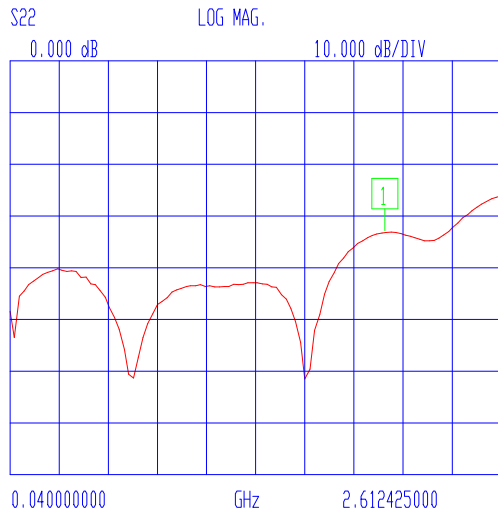

VNA: 37369A

MODEL: 12-5021  
DEVICE: 1'

DATE:  
OPERATOR:

START: 0.04000000 GHz  
STOP: 2.61242500 GHz  
STEP: 0.02497500 GHz

GATE START:  
GATE STOP:  
GATE:  
WINDOW:

ERROR CORR: REFL PORT2  
AVERAGING: 1 PT  
IF BNDWDTH: 1 KHz

CH 4 - S22  
REFERENCE PLANE  
0.0000 mm

MARKER 1  
2.01302500 GHz  
1.045 U

MARKER TO MAX  
MARKER TO MIN

MARKER READOUT  
FUNCTIONS