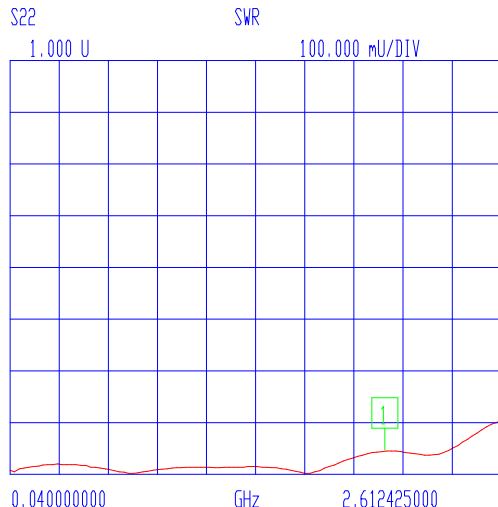

VNA: 37369A

MODEL: 12-5021  
DEVICE: 1'

DATE:  
OPERATOR:

START: 0.04000000 GHz  
STOP: 2.61242500 GHz  
STEP: 0.02497500 GHz

GATE START:  
GATE STOP:  
GATE:  
WINDOW:

ERROR CORR: REFL PORT2  
AVERAGING: 1 PT  
IF BNDWDTH: 1 KHz

CH 4 - S22  
REFERENCE PLANE  
0.0000 mm

MARKER 1  
2.01302500 GHz  
1.045 U

MARKER TO MAX  
MARKER TO MIN

MARKER READOUT  
FUNCTIONS