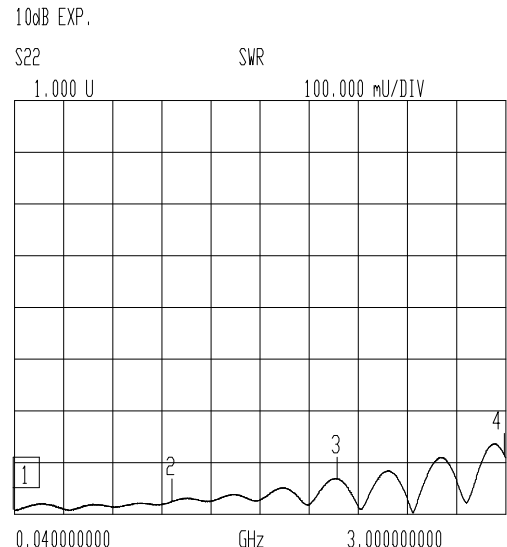

VNA: 37369A

MODEL: 12-5049  
 DEVICE: 2

DATE: 07/13/2001 08:48  
 OPERATOR:

START: 0.040000000 GHz  
 STOP: 3.000000000 GHz  
 STEP: 0.001850000 GHz

GATE START:  
 GATE STOP:  
 GATE:  
 WINDOW:

ERROR CORR: REFL PORT2  
 AVERAGING: 1 PT  
 IF BNDWDTH: 1 KHz

CH 3 - S22  
 REFERENCE PLANE  
 0.0000 mm

MARKER 1  
 0.040000000 GHz  
 1.006 U

MARKER TO MAX  
 MARKER TO MIN

2 1.000150000 GHz  
 1.025 U

3 2.001000000 GHz  
 1.066 U

4 3.000000000 GHz  
 1.109 U

MARKER READOUT  
 FUNCTIONS