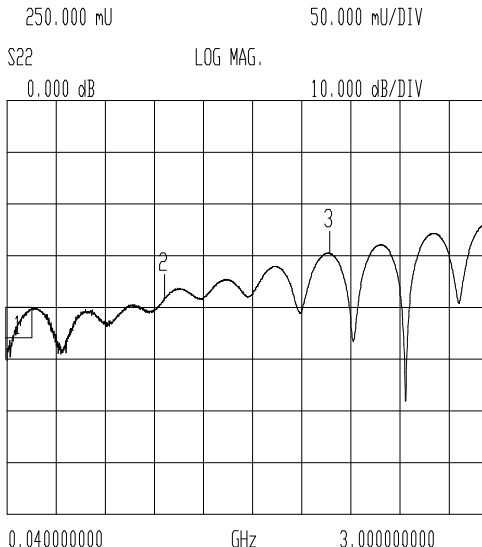

VNA: 37369A

MODEL: 12-5049  
 DEVICE: 2

DATE: 07/13/2001 08:48  
 OPERATOR:

START: 0.040000000 GHz  
 STOP: 3.000000000 GHz  
 STEP: 0.001850000 GHz

GATE START:  
 GATE STOP:  
 GATE:  
 WINDOW:

ERROR CORR: REFL PORT2  
 AVERAGING: 1 PT  
 IF BNDWDTH: 1 KHz

CH 3 - S22  
 REFERENCE PLANE  
 0.0000 mm

MARKER 1  
 0.040000000 GHz  
 1.006 U

MARKER TO MAX  
 MARKER TO MIN

2 1.000150000 GHz  
 1.025 U

3 2.001000000 GHz  
 1.066 U

4 3.000000000 GHz  
 1.109 U

MARKER READOUT  
 FUNCTIONS