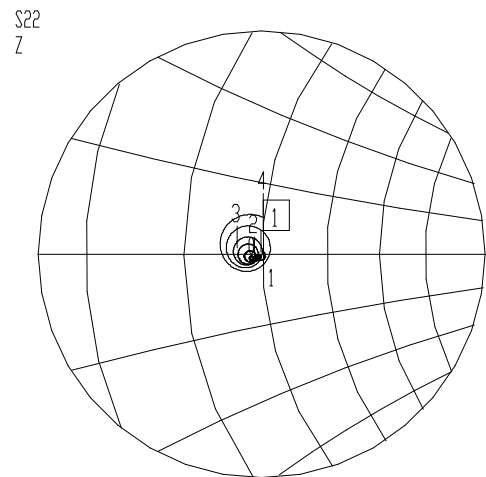

VNA: 37369A

MODEL: 12-5049  
 DEVICE: 2

DATE: 07/13/2001 08:48  
 OPERATOR:

START: 0.040000000 GHz  
 STOP: 3.000000000 GHz  
 STEP: 0.001850000 GHz

GATE START:  
 GATE STOP:  
 GATE:  
 WINDOW:

ERROR CORR: REFL PORT2  
 AVERAGING: 1 PT  
 IF BNDWDTH: 1 KHz

CH 3 - S22  
 REFERENCE PLANE  
 0.0000 mm

MARKER 1  
 0.040000000 GHz  
 1.006 U

MARKER TO MAX  
 MARKER TO MIN

2 1.000150000 GHz  
 1.025 U

3 2.001000000 GHz  
 1.066 U

4 3.000000000 GHz  
 1.109 U

MARKER READOUT  
 FUNCTIONS