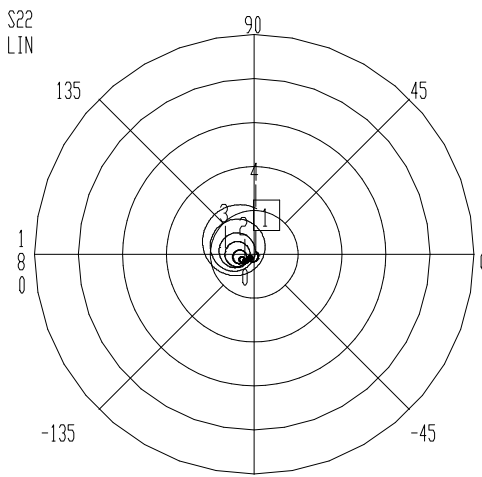

VNA: 37369A

MODEL: 12-5049  
 DEVICE: 2

DATE: 07/13/2001 08:48  
 OPERATOR:

START: 0.040000000 GHz  
 STOP: 3.000000000 GHz  
 STEP: 0.001850000 GHz

GATE START:  
 GATE STOP:  
 GATE:  
 WINDOW:

ERROR CORR: REFL PORT2  
 AVERAGING: 1 PT  
 IF BNDWDTH: 1 KHz

CH 3 - S22  
 REFERENCE PLANE  
 0.0000 mm

MARKER 1  
 0.040000000 GHz  
 1.006 U

MARKER TO MAX  
 MARKER TO MIN

2 1.000150000 GHz  
 1.025 U

3 2.001000000 GHz  
 1.066 U

4 3.000000000 GHz  
 1.109 U

MARKER READOUT  
 FUNCTIONS