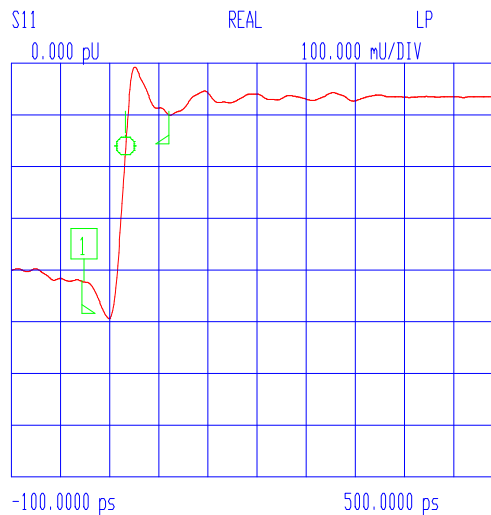

VNA: 37369A

MODEL: 31-1033-100
DEVICE: 1

DATE:
OPERATOR:

FX-0314 PORT EXT 275 pS

2GHZ

START: 0.040000000 GHz
STOP: 40.000000000 GHz
STEP: 0.040000000 GHz

GATE START: -10.5000 ps
GATE STOP: 96.5200 ps
GATE: NOMINAL
WINDOW: NOMINAL

ERROR CORR: REFL PORT1
AVERAGING: 1 PT
IF BNDWDTH: 1 KHz

CH 2 - S11
REFERENCE PLANE
8.2416 cm

MARKER 1
2.000000000 GHz
10.723 mS
7.352 jmS

MARKER TO MAX
MARKER TO MIN

MARKER READOUT
FUNCTIONS