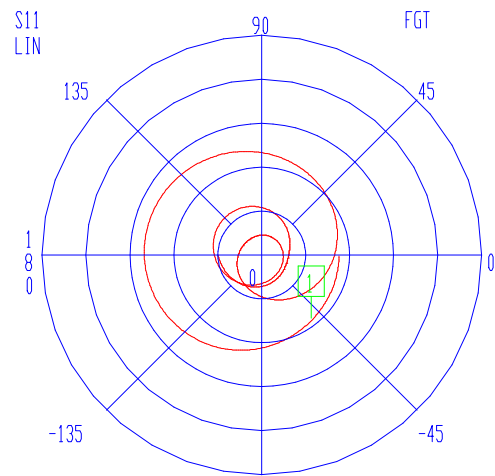

VNA: 37369A

MODEL: 31-1033-100
DEVICE: 1

DATE:
OPERATOR:

FX-0314 PORT EXT 275 pS

2GHZ

START: 0.040000000 GHz
STOP: 40.000000000 GHz
STEP: 0.040000000 GHz

GATE START: -10.5000 ps
GATE STOP: 96.5200 ps
GATE: NOMINAL
WINDOW: NOMINAL

ERROR CORR: REFL PORT1
AVERAGING: 1 PT
IF BNDWDTH: 1 KHz

CH 2 - S11
REFERENCE PLANE
8.2416 cm

MARKER 1
2.000000000 GHz
10.723 mS
7.352 jmS

MARKER TO MAX
MARKER TO MIN

MARKER READOUT
FUNCTIONS