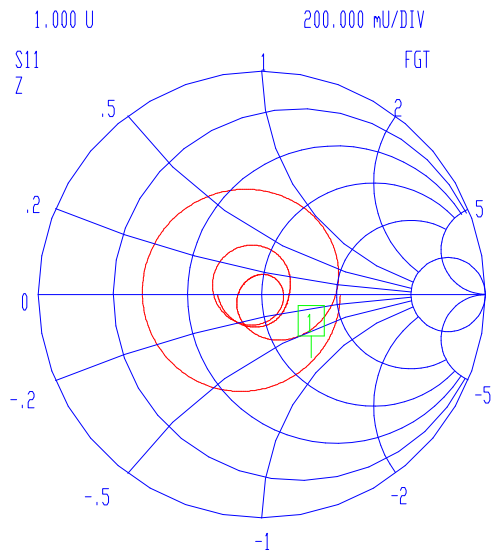

VNA: 37369A

MODEL: 31-1033-100
DEVICE: 1

DATE:
OPERATOR:

FX-0314 PORT EXT 275 pS

2GHZ

START: 0.040000000 GHz
STOP: 40.000000000 GHz
STEP: 0.040000000 GHz

GATE START: -10.5000 ps
GATE STOP: 96.5200 ps
GATE: NOMINAL
WINDOW: NOMINAL

ERROR CORR: REFL PORT1
AVERAGING: 1 PT
IF BNDWDTH: 1 KHz

CH 2 - S11
REFERENCE PLANE
8.2416 cm

MARKER 1
2.000000000 GHz
10.723 mS
7.352 jmS

MARKER TO MAX
MARKER TO MIN

MARKER READOUT
FUNCTIONS