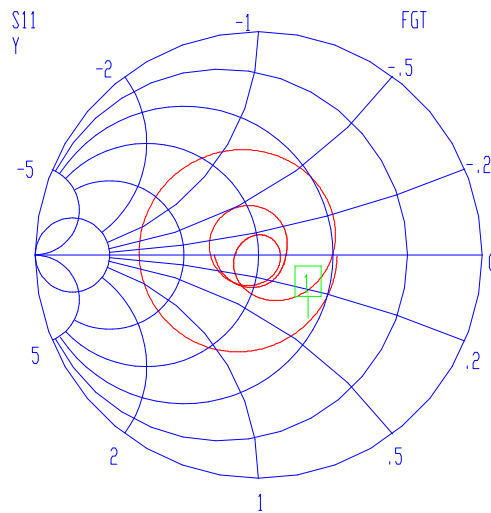

VNA: 37369A

MODEL: 31-1033-100
DEVICE: 1

DATE:
OPERATOR:

FX-0314 PORT EXT 275 pS

2GHZ

START: 0.040000000 GHz
STOP: 40.000000000 GHz
STEP: 0.040000000 GHz

GATE START: -10.5000 ps
GATE STOP: 96.5200 ps
GATE: NOMINAL
WINDOW: NOMINAL

ERROR CORR: REFL PORT1
AVERAGING: 1 PT
IF BNDWDTH: 1 KHz

CH 2 - S11
REFERENCE PLANE
8.2416 cm

MARKER 1
2.000000000 GHz
10.723 mS
7.352 jmS

MARKER TO MAX
MARKER TO MIN

MARKER READOUT
FUNCTIONS