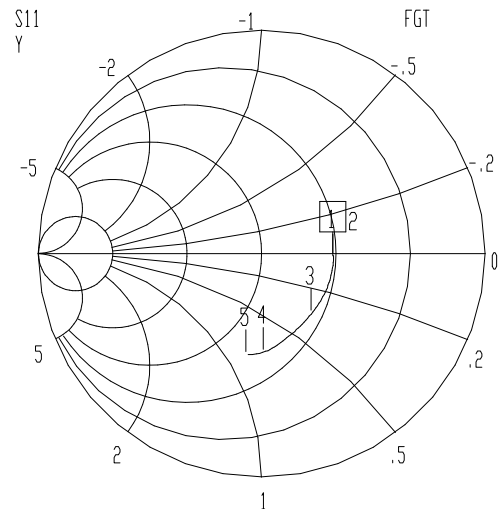

MARKER READOUT
FUNCTIONS