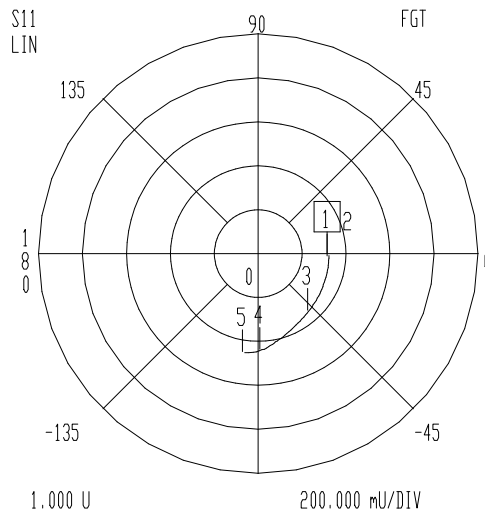

VNA: 37369C

MODEL: 31-1076-100-5  
 DEVICE: 1

DATE: 04/20/2001 05:49  
 OPERATOR:

START: 0.040000000 GHz      GATE START: -10.0000 ps      ERROR CORR: REFL PORT1  
 STOP: 2.200000000 GHz      GATE STOP: 300.0000 ps      AVERAGING: 1 PT  
 STEP: 0.040000000 GHz      GATE: NOMINAL      IF BNDWDTH: 1 KHz  
 WINDOW: NOMINAL

CH 3 - S11  
 REFERENCE PLANE  
 8.2978 cm

MARKER 1  
 0.040000000 GHz  
 10.229 mS  
 250.021 ju

MARKER TO MAX  
 MARKER TO MIN

2 0.080000000 GHz  
 10.232 mS  
 500.441 ju

3 1.000000000 GHz  
 11.080 mS  
 6.658 ju

4 2.000000000 GHz  
 13.097 mS  
 14.292 ju

5 2.200000000 GHz  
 14.518 mS  
 16.639 ju

MARKER READOUT  
 FUNCTIONS