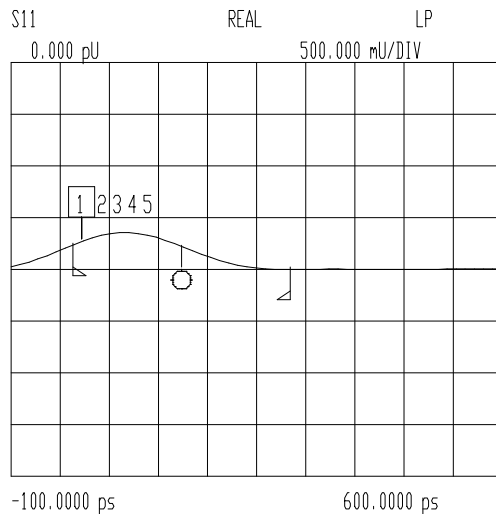

VNA: 37369C

MODEL: 31-1076-100-5  
 DEVICE: 1

DATE: 04/20/2001 05:49  
 OPERATOR:

START: 0.040000000 GHz      GATE START: -10.0000 ps      ERROR CORR: REFL PORT1  
 STOP: 2.200000000 GHz      GATE STOP: 300.0000 ps      AVERAGING: 1 PT  
 STEP: 0.040000000 GHz      GATE: NOMINAL      IF BNDWDTH: 1 KHz  
 WINDOW: NOMINAL

CH 3 - S11  
 REFERENCE PLANE  
 8.2978 cm

MARKER 1  
 0.040000000 GHz  
 10.229 mS  
 250.021 ju

MARKER TO MAX  
 MARKER TO MIN

2 0.080000000 GHz  
 10.232 mS  
 500.441 ju

3 1.000000000 GHz  
 11.080 mS  
 6.658 ju

4 2.000000000 GHz  
 13.097 mS  
 14.292 ju

5 2.200000000 GHz  
 14.518 mS  
 16.639 ju

MARKER READOUT  
 FUNCTIONS