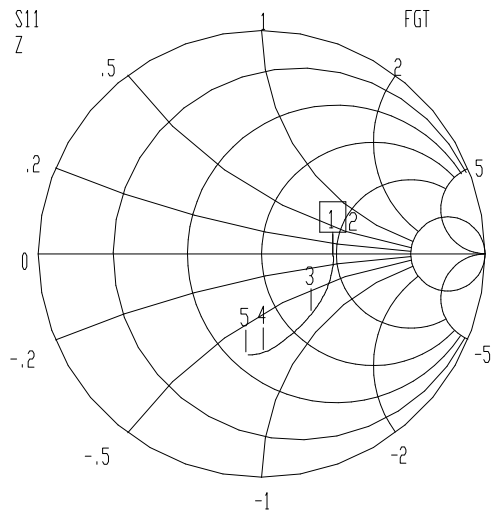

VNA: 37369C

MODEL: 31-1076-100-5  
 DEVICE: 1

DATE: 04/20/2001 05:49  
 OPERATOR:

START: 0.040000000 GHz      GATE START: -10.0000 ps      ERROR CORR: REFL PORT1  
 STOP: 2.200000000 GHz      GATE STOP: 300.0000 ps      AVERAGING: 1 PT  
 STEP: 0.040000000 GHz      GATE: NOMINAL      IF BNDWDTH: 1 KHz  
 WINDOW: NOMINAL

CH 3 - S11  
 REFERENCE PLANE  
 8.2978 cm

MARKER 1  
 0.040000000 GHz  
 10.229 mS  
 250.021 ju

MARKER TO MAX  
 MARKER TO MIN

2 0.080000000 GHz  
 10.232 mS  
 500.441 ju

3 1.000000000 GHz  
 11.080 mS  
 6.658 ju

4 2.000000000 GHz  
 13.097 mS  
 14.292 ju

5 2.200000000 GHz  
 14.518 mS  
 16.639 ju

MARKER READOUT  
 FUNCTIONS