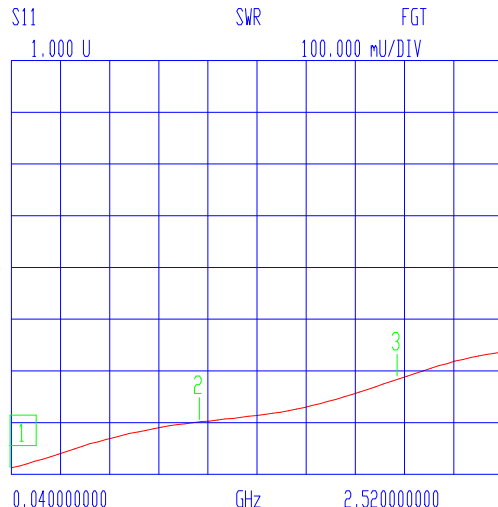

VNA: 37369C

MODEL: 32-1001
DEVICE: 1

DATE: 05/16/2001 12:51
OPERATOR:

START: 0.040000000 GHz GATE START: -10.0000 ps ERROR CORR: REFL PORT1
STOP: 2.520000000 GHz GATE STOP: 120.0000 ps AVERAGING: 1 PT
STEP: 0.040000000 GHz GATE: NOMINAL IF BNDWDTH: 1 KHz
WINDOW: NOMINAL

CH 4 - S11
REFERENCE PLANE
9.8849 cm

MARKER 1
0.040000000 GHz
1.013 U

MARKER TO MAX
MARKER TO MIN

2 1.000000000 GHz
1.101 U

3 2.000000000 GHz
1.185 U

MARKER READOUT
FUNCTIONS