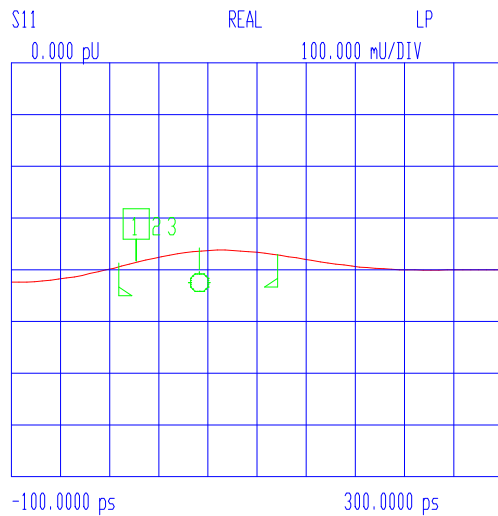

VNA: 37369C

MODEL: 32-1001
DEVICE: 1

DATE: 05/16/2001 12:51
OPERATOR:

START: 0.040000000 GHz GATE START: -10.0000 ps ERROR CORR: REFL PORT1
STOP: 2.520000000 GHz GATE STOP: 120.0000 ps AVERAGING: 1 PT
STEP: 0.040000000 GHz GATE: NOMINAL IF BNDWDTH: 1 KHz
WINDOW: NOMINAL

CH 4 - S11
REFERENCE PLANE
9.8849 cm

MARKER 1
0.040000000 GHz
1.013 U

MARKER TO MAX
MARKER TO MIN

2 1.000000000 GHz
1.101 U

3 2.000000000 GHz
1.185 U

MARKER READOUT
FUNCTIONS