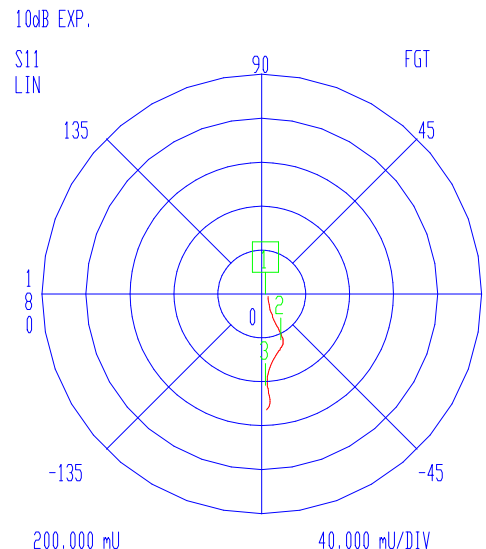

VNA: 37369C

MODEL: 32-1001
DEVICE: 1

DATE: 05/16/2001 12:51
OPERATOR:

START: 0.040000000 GHz GATE START: -10.0000 ps ERROR CORR: REFL PORT1
STOP: 2.520000000 GHz GATE STOP: 120.0000 ps AVERAGING: 1 PT
STEP: 0.040000000 GHz GATE: NOMINAL IF BNDWDTH: 1 KHz
WINDOW: NOMINAL

CH 4 - S11
REFERENCE PLANE
9.8849 cm

MARKER 1
0.040000000 GHz
1.013 U

MARKER TO MAX
MARKER TO MIN

2 1.000000000 GHz
1.101 U

3 2.000000000 GHz
1.185 U

MARKER READOUT
FUNCTIONS