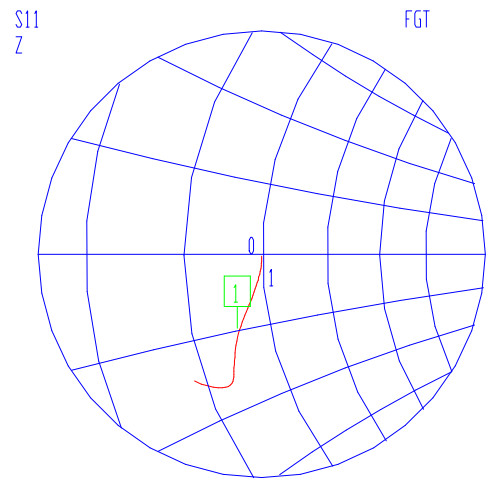

VNA: 37369A

MODEL: 32-1003
DEVICE: 1

DATE:
OPERATOR:

Port1 ext:419ps 1GHz. Fx-0135

START: 0.040000000 GHz
STOP: 2.000000000 GHz
STEP: 0.040000000 GHz

GATE START: -4.0000 ps
GATE STOP: 300.0000 ps
GATE: NOMINAL
WINDOW: NOMINAL

ERROR CORR: REFL PORT1
AVERAGING: 1 PT
IF BNDWDTH: 1 KHz

CH 4 - S11
REFERENCE PLANE
12.5572 cm

MARKER 1
1.000000000 GHz
1.251 U

MARKER TO MAX
MARKER TO MIN

MARKER READOUT
FUNCTIONS