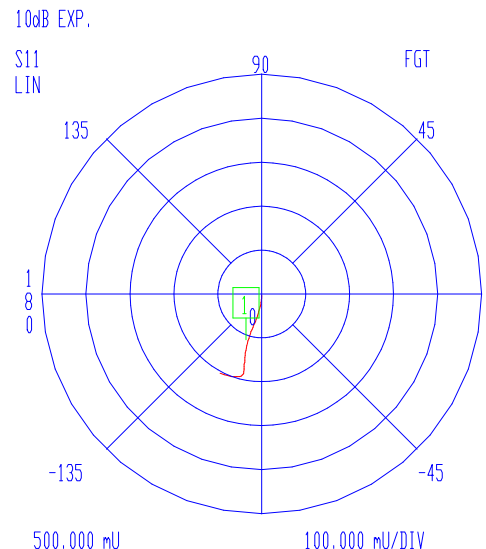

VNA: 37369A

MODEL: 32-1003
DEVICE: 1

DATE:
OPERATOR:

Port1 ext:419ps 1GHz. Fx-0135

START: 0.040000000 GHz
STOP: 2.000000000 GHz
STEP: 0.040000000 GHz

GATE START: -4.0000 ps
GATE STOP: 300.0000 ps
GATE: NOMINAL
WINDOW: NOMINAL

ERROR CORR: REFL PORT1
AVERAGING: 1 PT
IF BNDWDTH: 1 KHz

CH 4 - S11
REFERENCE PLANE
12.5572 cm

MARKER 1
1.000000000 GHz
1.251 U

MARKER TO MAX
MARKER TO MIN

MARKER READOUT
FUNCTIONS