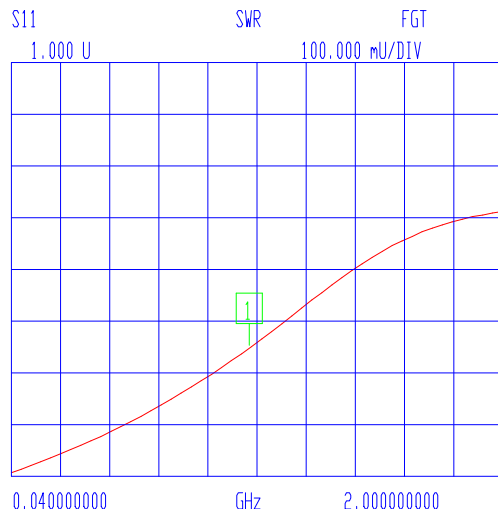

VNA: 37369A

MODEL: 32-1003
DEVICE: 1

DATE:
OPERATOR:

Port1 ext:419ps 1GHz. Fx-0135

START: 0.040000000 GHz
STOP: 2.000000000 GHz
STEP: 0.040000000 GHz

GATE START: -4.0000 ps
GATE STOP: 300.0000 ps
GATE: NOMINAL
WINDOW: NOMINAL

ERROR CORR: REFL PORT1
AVERAGING: 1 PT
IF BNDWDTH: 1 KHz

CH 4 - S11
REFERENCE PLANE
12.5572 cm

MARKER 1
1.000000000 GHz
1.251 U

MARKER TO MAX
MARKER TO MIN

MARKER READOUT
FUNCTIONS