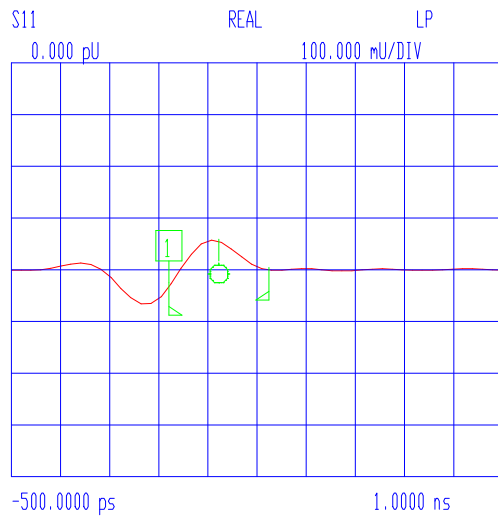

VNA: 37369A

MODEL: 32-1003
DEVICE: 1

DATE:
OPERATOR:

Port1 ext:419ps 1GHz. Fx-0135

START: 0.040000000 GHz
STOP: 2.000000000 GHz
STEP: 0.040000000 GHz

GATE START: -4.0000 ps
GATE STOP: 300.0000 ps
GATE: NOMINAL
WINDOW: NOMINAL

ERROR CORR: REFL PORT1
AVERAGING: 1 PT
IF BNDWDTH: 1 KHz

CH 4 - S11
REFERENCE PLANE
12.5572 cm

MARKER 1
1.000000000 GHz
1.251 U

MARKER TO MAX
MARKER TO MIN

MARKER READOUT
FUNCTIONS