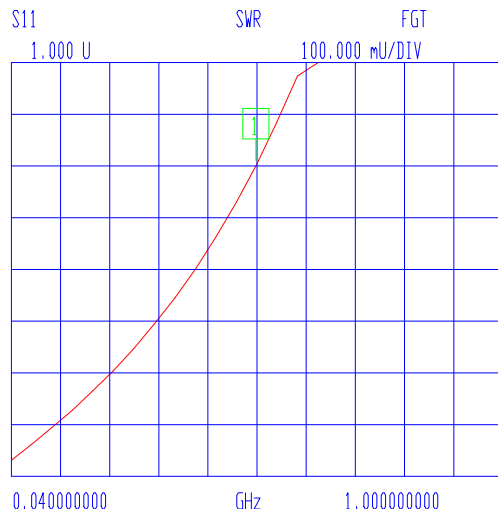

VNA: 37369A

MODEL: 32-1005
DEVICE: 1

DATE:
OPERATOR:

Port1 ext:255ps .5GHz.

START: 0.040000000 GHz	GATE START: -10.0000 ps	ERROR CORR: REFL PORT1
STOP: 1.000000000 GHz	GATE STOP: 470.0000 ps	AVERAGING: 1 PT
STEP: 0.040000000 GHz	GATE: NOMINAL	IF BNDWDTH: 1 KHz
	WINDOW: NOMINAL	

CH 4 - S11
REFERENCE PLANE
7.6422 cm

MARKER 1
0.520000000 GHz
1.604 U

MARKER TO MAX
MARKER TO MIN

MARKER READOUT
FUNCTIONS