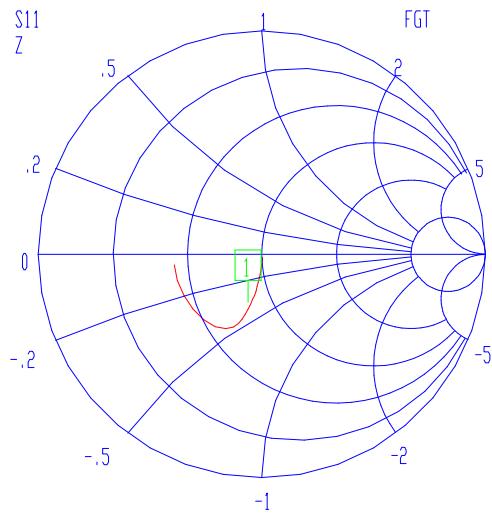

VNA: 37369A

MODEL: 32-1005
DEVICE: 1

DATE:
OPERATOR:

Port1 ext:255ps .5GHz.

START: 0.040000000 GHz	GATE START: -10.0000 ps	ERROR CORR: REFL PORT1
STOP: 1.000000000 GHz	GATE STOP: 470.0000 ps	AVERAGING: 1 PT
STEP: 0.040000000 GHz	GATE: NOMINAL	IF BNDWDTH: 1 KHz
	WINDOW: NOMINAL	

CH 4 - S11
REFERENCE PLANE
7.6422 cm

MARKER 1
0.520000000 GHz
1.604 U

MARKER TO MAX
MARKER TO MIN

MARKER READOUT
FUNCTIONS