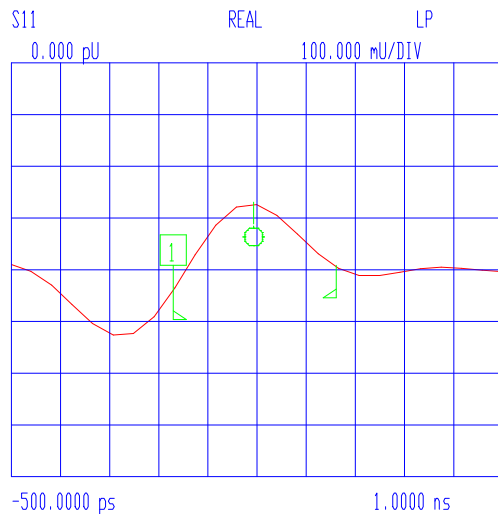

VNA: 37369A

MODEL: 32-1005
DEVICE: 1

DATE:
OPERATOR:

Port1 ext:255ps .5GHz.

START: 0.040000000 GHz	GATE START: -10.0000 ps	ERROR CORR: REFL PORT1
STOP: 1.000000000 GHz	GATE STOP: 470.0000 ps	AVERAGING: 1 PT
STEP: 0.040000000 GHz	GATE: NOMINAL	IF BNDWDTH: 1 KHz
	WINDOW: NOMINAL	

CH 4 - S11
REFERENCE PLANE
7.6422 cm

MARKER 1
0.520000000 GHz
1.604 U

MARKER TO MAX
MARKER TO MIN

MARKER READOUT
FUNCTIONS