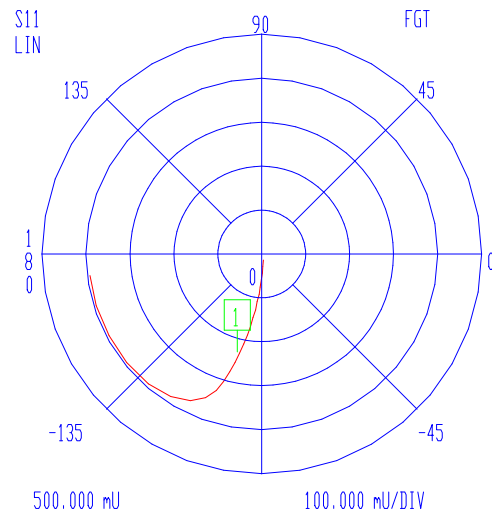

VNA: 37369A

MODEL: 32-1005
DEVICE: 1

DATE:
OPERATOR:

Port1 ext:255ps .5GHz.

START: 0.040000000 GHz	GATE START: -10.0000 ps	ERROR CORR: REFL PORT1
STOP: 1.000000000 GHz	GATE STOP: 470.0000 ps	AVERAGING: 1 PT
STEP: 0.040000000 GHz	GATE: NOMINAL	IF BNDWDTH: 1 KHz
	WINDOW: NOMINAL	

CH 4 - S11
REFERENCE PLANE
7.6422 cm

MARKER 1
0.520000000 GHz
1.604 U

MARKER TO MAX
MARKER TO MIN

MARKER READOUT
FUNCTIONS