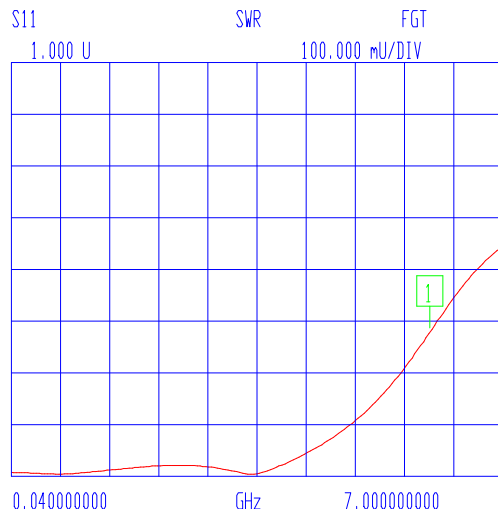

VNA: 37369A

MODEL: 32-1007
DEVICE: 1

DATE:
OPERATOR:

Port1 ext:603.5ps

6GHz. Fx=0134

START: 0.040000000 GHz
STOP: 7.000000000 GHz
STEP: 0.040000000 GHz

GATE START: -14.0000 ps
GATE STOP: 145.0000 ps
GATE: NOMINAL
WINDOW: NOMINAL

ERROR CORR: REFL PORT1
AVERAGING: 1 PT
IF BNDWIDTH: 1 KHz

CH 4 - S11
REFERENCE PLANE
18.0866 cm

MARKER 1
6.000000000 GHz
1.284 U

MARKER TO MAX
MARKER TO MIN

MARKER READOUT
FUNCTIONS