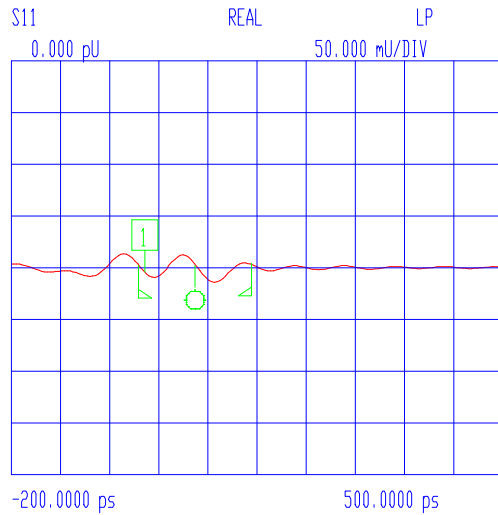

VNA: 37369A

MODEL: 32-1007
DEVICE: 1

DATE:
OPERATOR:

Port1 ext:603.5ps

6GHz. Fx=0134

START: 0.040000000 GHz
STOP: 7.000000000 GHz
STEP: 0.040000000 GHz

GATE START: -14.0000 ps
GATE STOP: 145.0000 ps
GATE: NOMINAL
WINDOW: NOMINAL

ERROR CORR: REFL PORT1
AVERAGING: 1 PT
IF BNDWIDTH: 1 KHz

CH 4 - S11
REFERENCE PLANE
18.0866 cm

MARKER 1
6.000000000 GHz
1.284 U

MARKER TO MAX
MARKER TO MIN

MARKER READOUT
FUNCTIONS