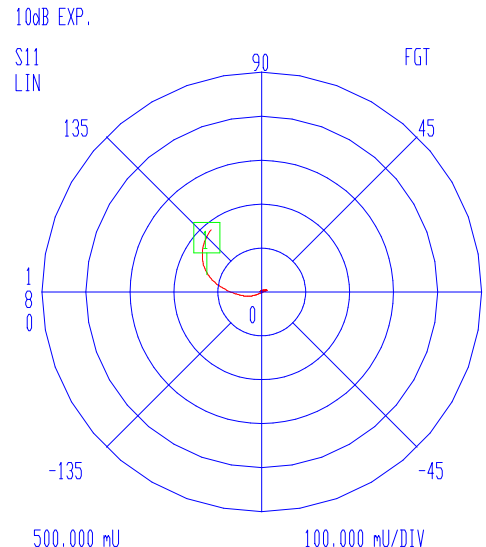

VNA: 37369A

MODEL: 32-1007
DEVICE: 1

DATE:
OPERATOR:

Port1 ext:603.5ps

6GHz. Fx=0134

START: 0.040000000 GHz
STOP: 7.000000000 GHz
STEP: 0.040000000 GHz

GATE START: -14.0000 ps
GATE STOP: 145.0000 ps
GATE: NOMINAL
WINDOW: NOMINAL

ERROR CORR: REFL PORT1
AVERAGING: 1 PT
IF BNDWIDTH: 1 KHz

CH 4 - S11
REFERENCE PLANE
18.0866 cm

MARKER 1
6.000000000 GHz
1.284 U

MARKER TO MAX
MARKER TO MIN

MARKER READOUT
FUNCTIONS