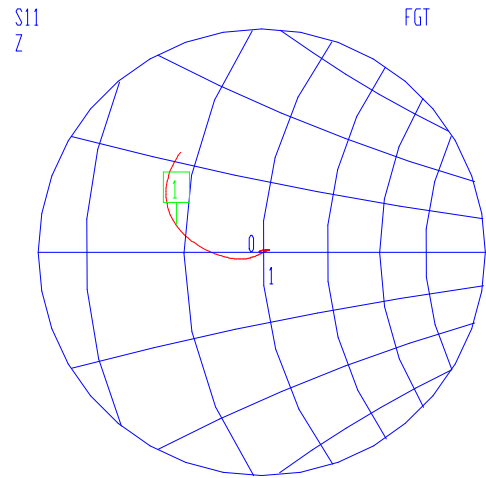

VNA: 37369A

MODEL: 32-1007
DEVICE: 1

DATE:
OPERATOR:

Port1 ext:603.5ps

6GHz. Fx=0134

START: 0.040000000 GHz
STOP: 7.000000000 GHz
STEP: 0.040000000 GHz

GATE START: -14.0000 ps
GATE STOP: 145.0000 ps
GATE: NOMINAL
WINDOW: NOMINAL

ERROR CORR: REFL PORT1
AVERAGING: 1 PT
IF BNDWIDTH: 1 KHz

CH 4 - S11
REFERENCE PLANE
18.0866 cm

MARKER 1
6.000000000 GHz
1.284 U

MARKER TO MAX
MARKER TO MIN

MARKER READOUT
FUNCTIONS