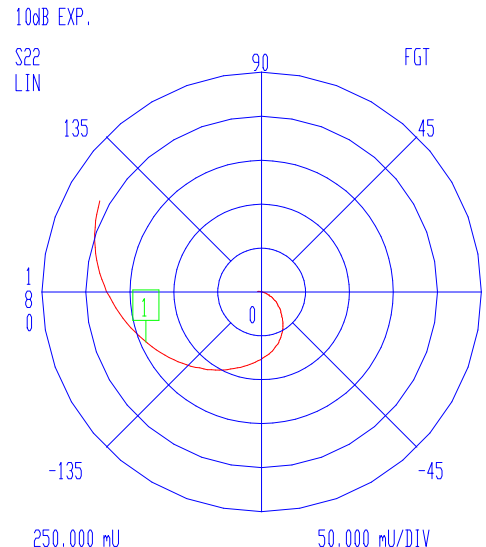

VNA: 37369A

MODEL: 32-1026  
DEVICE: 1

DATE:  
OPERATOR:

FX-0312-2 used gated out. Ref plane 729ps.

START: 0.040000000 GHz  
STOP: 5.000000000 GHz  
STEP: 0.040000000 GHz

GATE START: 0.0000 ps  
GATE STOP: 156.0700 ps  
GATE: NOMINAL  
WINDOW: NOMINAL

ERROR CORR: REFL PORT2  
AVERAGING: 1 PT  
IF BNDWDTH: 1 KHz

CH 4 - S22  
REFERENCE PLANE  
21.8478 cm

MARKER 1  
4.000000000 GHz  
1.332 U

MARKER TO MAX  
MARKER TO MIN

MARKER READOUT  
FUNCTIONS