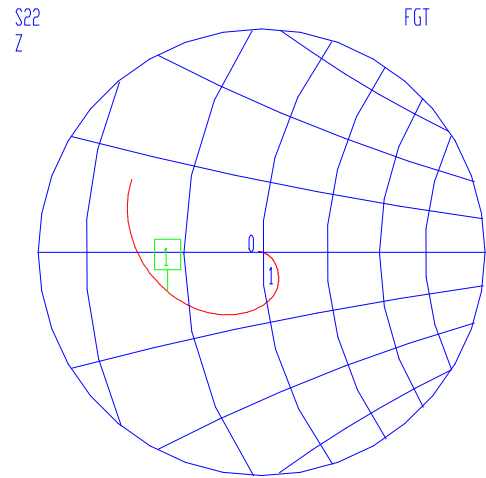

VNA: 37369A

MODEL: 32-1026  
DEVICE: 1

DATE:  
OPERATOR:

FX-0312-2 used gated out. Ref plane 729ps.

START: 0.040000000 GHz  
STOP: 5.000000000 GHz  
STEP: 0.040000000 GHz

GATE START: 0.0000 ps  
GATE STOP: 156.0700 ps  
GATE: NOMINAL  
WINDOW: NOMINAL

ERROR CORR: REFL PORT2  
AVERAGING: 1 PT  
IF BNDWDTH: 1 KHz

CH 4 - S22  
REFERENCE PLANE  
21.8478 cm

MARKER 1  
4.000000000 GHz  
1.332 U

MARKER TO MAX  
MARKER TO MIN

MARKER READOUT  
FUNCTIONS