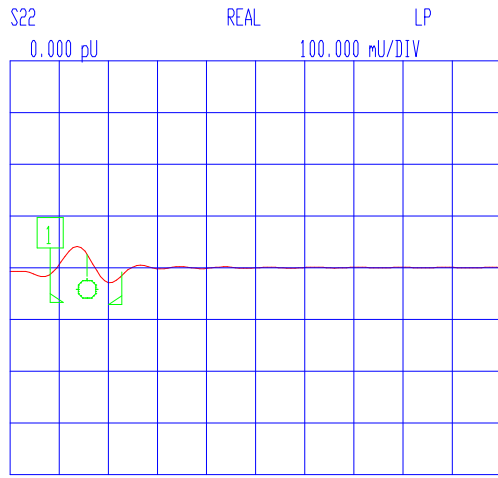

VNA: 37369A

MODEL: 32-1026  
DEVICE: 1

DATE:  
OPERATOR:

FX-0312-2 used gated out. Ref plane 729ps.

START: 0.040000000 GHz  
STOP: 5.000000000 GHz  
STEP: 0.040000000 GHz

GATE START: 0.0000 ps  
GATE STOP: 156.0700 ps  
GATE: NOMINAL  
WINDOW: NOMINAL

ERROR CORR: REFL PORT2  
AVERAGING: 1 PT  
IF BNDWDTH: 1 KHz

CH 4 - S22  
REFERENCE PLANE  
21.8478 cm

MARKER 1  
4.000000000 GHz  
1.332 U

MARKER TO MAX  
MARKER TO MIN

MARKER READOUT  
FUNCTIONS