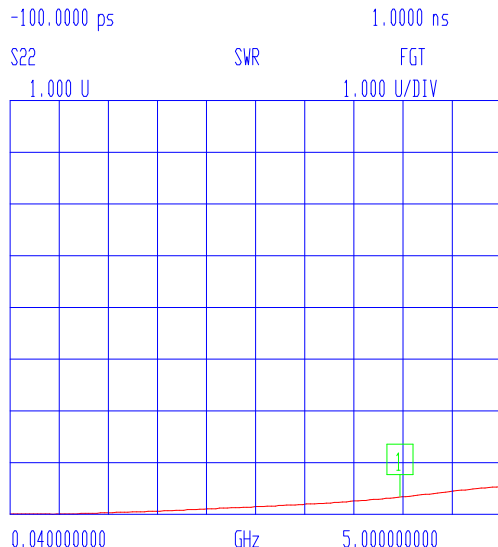

VNA: 37369A

MODEL: 32-1026  
DEVICE: 1

DATE:  
OPERATOR:

FX-0312-2 used gated out. Ref plane 729ps.

START: 0.040000000 GHz  
STOP: 5.000000000 GHz  
STEP: 0.040000000 GHz

GATE START: 0.0000 ps  
GATE STOP: 156.0700 ps  
GATE: NOMINAL  
WINDOW: NOMINAL

ERROR CORR: REFL PORT2  
AVERAGING: 1 PT  
IF BNDWDTH: 1 KHz

CH 4 - S22  
REFERENCE PLANE  
21.8478 cm

MARKER 1  
4.000000000 GHz  
1.332 U

MARKER TO MAX  
MARKER TO MIN

MARKER READOUT  
FUNCTIONS