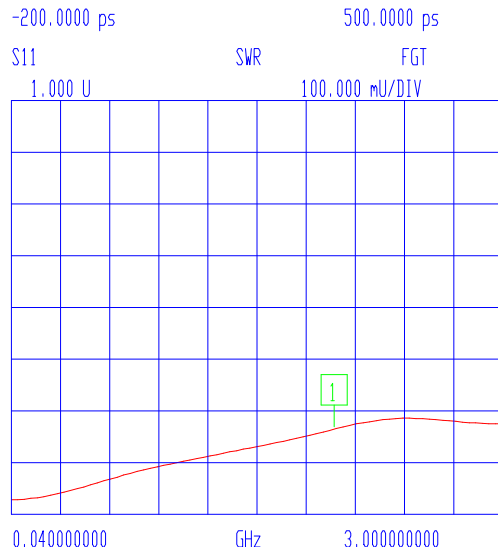

VNA: 37369A

MODEL: 32-1031
DEVICE: 1

DATE:
OPERATOR:

Port1 ext:595.5ps 2GHz. Fx-0134

START: 0.040000000 GHz	GATE START: -6.0000 ps	ERROR CORR: REFL PORT1
STOP: 3.000000000 GHz	GATE STOP: 160.4900 ps	AVERAGING: 1 PT
STEP: 0.040000000 GHz	GATE: NOMINAL	IF BNDWDTH: 1 KHz
	WINDOW: NOMINAL	

CH 4 - S11
REFERENCE PLANE
17.8469 cm

MARKER 1
2.000000000 GHz
1.165 U

MARKER TO MAX
MARKER TO MIN

MARKER READOUT
FUNCTIONS