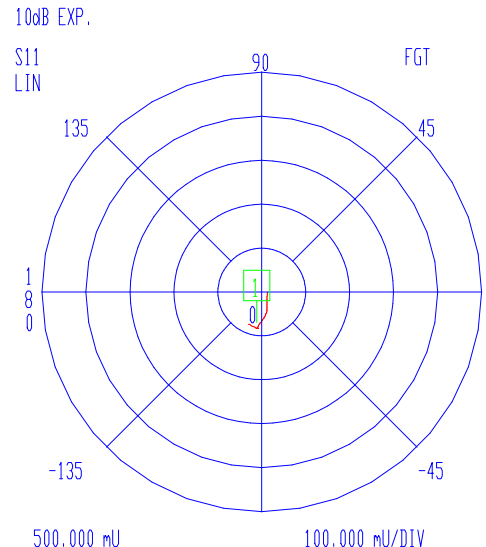

VNA: 37369A

MODEL: 32-1031
DEVICE: 1

DATE:
OPERATOR:

Port1 ext:595.5ps 2GHz. Fx-0134

START: 0.040000000 GHz	GATE START: -6.0000 ps	ERROR CORR: REFL PORT1
STOP: 3.000000000 GHz	GATE STOP: 160.4900 ps	AVERAGING: 1 PT
STEP: 0.040000000 GHz	GATE: NOMINAL	IF BNDWDTH: 1 KHz
	WINDOW: NOMINAL	

CH 4 - S11
REFERENCE PLANE
17.8469 cm

MARKER 1
2.000000000 GHz
1.165 U

MARKER TO MAX
MARKER TO MIN

MARKER READOUT
FUNCTIONS