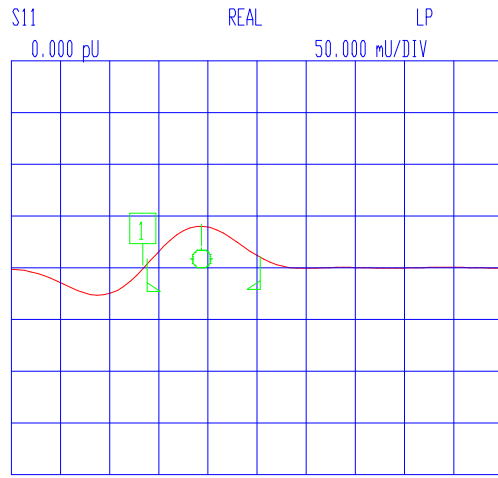

VNA: 37369A

MODEL: 32-1031
DEVICE: 1

DATE:
OPERATOR:

Port1 ext:595.5ps 2GHz. Fx-0134

START: 0.040000000 GHz	GATE START: -6.0000 ps	ERROR CORR: REFL PORT1
STOP: 3.000000000 GHz	GATE STOP: 160.4900 ps	AVERAGING: 1 PT
STEP: 0.040000000 GHz	GATE: NOMINAL	IF BNDWDTH: 1 KHz
	WINDOW: NOMINAL	

CH 4 - S11
REFERENCE PLANE
17.8469 cm

MARKER 1
2.000000000 GHz
1.165 U

MARKER TO MAX
MARKER TO MIN

MARKER READOUT
FUNCTIONS