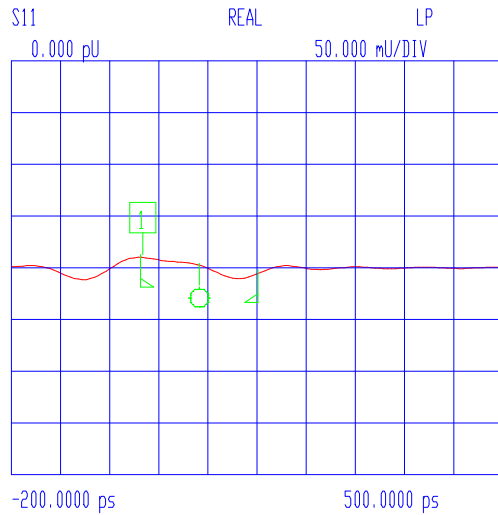

VNA: 37369A

MODEL: 32-1034
DEVICE: 1

DATE:
OPERATOR:

Port1 ext:601.5ps 4GHz. Fx-0134

START: 0.040000000 GHz	GATE START: -12.0000 ps	ERROR CORR: REFL PORT1
STOP: 5.000000000 GHz	GATE STOP: 154.4900 ps	AVERAGING: 1 PT
STEP: 0.040000000 GHz	GATE: NOMINAL	IF BNDWDTH: 1 KHz
	WINDOW: NOMINAL	

CH 4 - S11
REFERENCE PLANE
18.0267 cm

MARKER 1
4.000000000 GHz
1.046 U

MARKER TO MAX
MARKER TO MIN

MARKER READOUT
FUNCTIONS