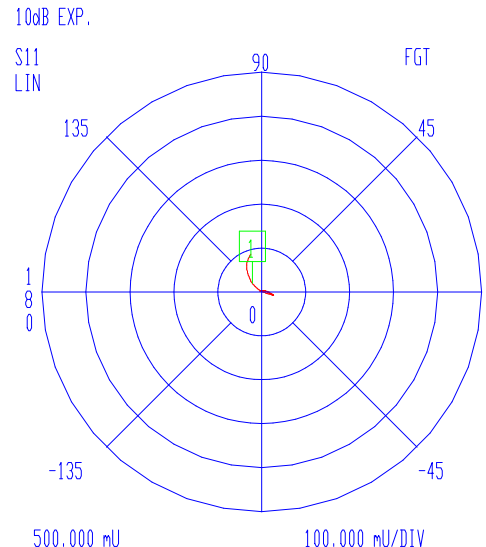

VNA: 37369A

MODEL: 32-1034
DEVICE: 1

DATE:
OPERATOR:

Port1 ext:601.5ps 4GHz. Fx-0134

START: 0.040000000 GHz	GATE START: -12.0000 ps	ERROR CORR: REFL PORT1
STOP: 5.000000000 GHz	GATE STOP: 154.4900 ps	AVERAGING: 1 PT
STEP: 0.040000000 GHz	GATE: NOMINAL	IF BNDWDTH: 1 KHz
	WINDOW: NOMINAL	

CH 4 - S11
REFERENCE PLANE
18.0267 cm

MARKER 1
4.000000000 GHz
1.046 U

MARKER TO MAX
MARKER TO MIN

MARKER READOUT
FUNCTIONS