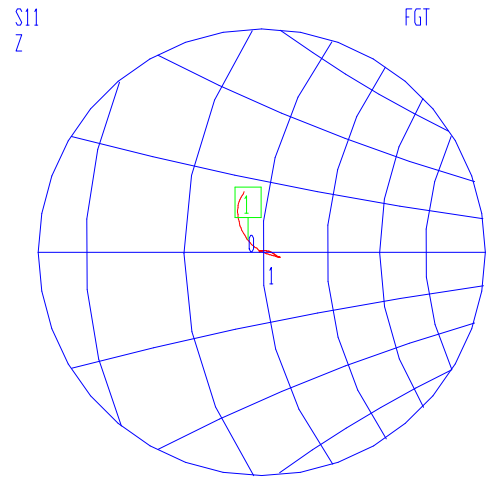

VNA: 37369A

MODEL: 32-1034
DEVICE: 1

DATE:
OPERATOR:

Port1 ext:601.5ps 4GHz. Fx-0134

START: 0.040000000 GHz	GATE START: -12.0000 ps	ERROR CORR: REFL PORT1
STOP: 5.000000000 GHz	GATE STOP: 154.4900 ps	AVERAGING: 1 PT
STEP: 0.040000000 GHz	GATE: NOMINAL	IF BNDWDTH: 1 KHz
	WINDOW: NOMINAL	

CH 4 - S11
REFERENCE PLANE
18.0267 cm

MARKER 1
4.000000000 GHz
1.046 U

MARKER TO MAX
MARKER TO MIN

MARKER READOUT
FUNCTIONS