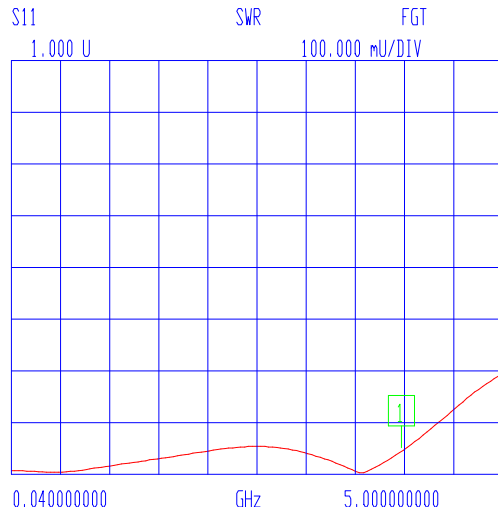

VNA: 37369A

MODEL: 32-1034
DEVICE: 1

DATE:
OPERATOR:

Port1 ext:601.5ps 4GHz. Fx-0134

START: 0.040000000 GHz	GATE START: -12.0000 ps	ERROR CORR: REFL PORT1
STOP: 5.000000000 GHz	GATE STOP: 154.4900 ps	AVERAGING: 1 PT
STEP: 0.040000000 GHz	GATE: NOMINAL	IF BNDWDTH: 1 KHz
	WINDOW: NOMINAL	

CH 4 - S11
REFERENCE PLANE
18.0267 cm

MARKER 1
4.000000000 GHz
1.046 U

MARKER TO MAX
MARKER TO MIN

MARKER READOUT
FUNCTIONS