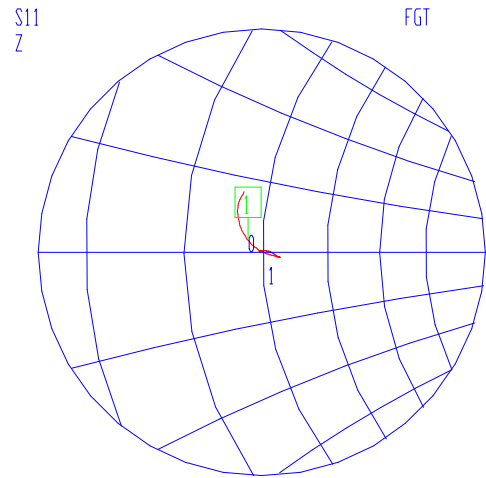

VNA: 37369A

MODEL: 32-1035
DEVICE: 1

DATE:
OPERATOR:

Port1 ext:601.5ps 4GHz. Fx-0134

START: 0.040000000 GHz	GATE START: -12.0000 ps	ERROR CORR: REFL PORT1
STOP: 5.000000000 GHz	GATE STOP: 154.4900 ps	AVERAGING: 1 PT
STEP: 0.040000000 GHz	GATE: NOMINAL	IF BNDWDTH: 1 KHz
	WINDOW: NOMINAL	

CH 4 - S11
REFERENCE PLANE
18.0267 cm

MARKER 1
4.000000000 GHz
1.046 U

MARKER TO MAX
MARKER TO MIN

MARKER READOUT
FUNCTIONS