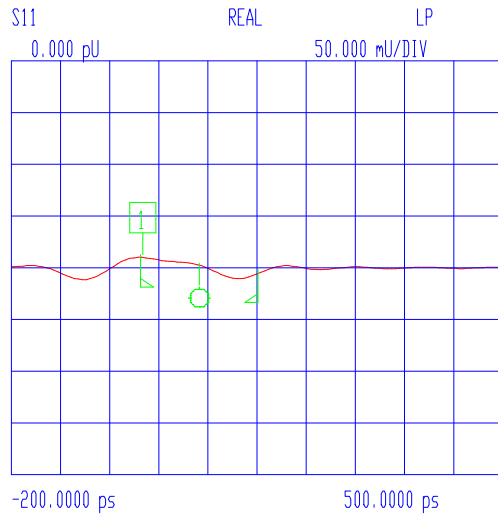

VNA: 37369A

MODEL: 32-1035
DEVICE: 1

DATE:
OPERATOR:

Port1 ext:601.5ps 4GHz. Fx-0134

START: 0.040000000 GHz	GATE START: -12.0000 ps	ERROR CORR: REFL PORT1
STOP: 5.000000000 GHz	GATE STOP: 154.4900 ps	AVERAGING: 1 PT
STEP: 0.040000000 GHz	GATE: NOMINAL	IF BNDWDTH: 1 KHz
	WINDOW: NOMINAL	

CH 4 - S11
REFERENCE PLANE
18.0267 cm

MARKER 1
4.000000000 GHz
1.046 U

MARKER TO MAX
MARKER TO MIN

MARKER READOUT
FUNCTIONS