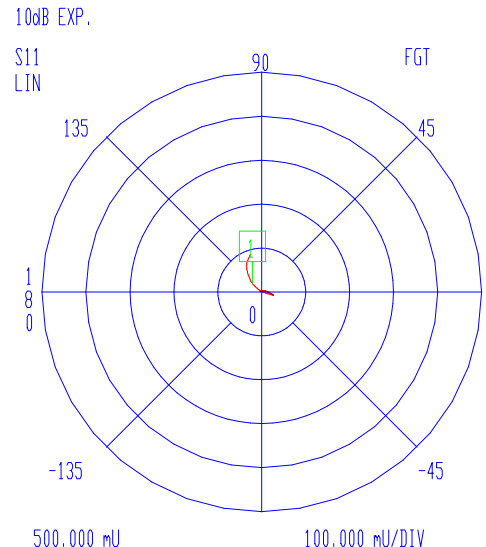

VNA: 37369A

MODEL: 32-1035
DEVICE: 1

DATE:
OPERATOR:

Port1 ext:601.5ps 4GHz. Fx-0134

START: 0.040000000 GHz	GATE START: -12.0000 ps	ERROR CORR: REFL PORT1
STOP: 5.000000000 GHz	GATE STOP: 154.4900 ps	AVERAGING: 1 PT
STEP: 0.040000000 GHz	GATE: NOMINAL	IF BNDWDTH: 1 KHz
	WINDOW: NOMINAL	

CH 4 - S11
REFERENCE PLANE
18.0267 cm

MARKER 1
4.000000000 GHz
1.046 U

MARKER TO MAX
MARKER TO MIN

MARKER READOUT
FUNCTIONS