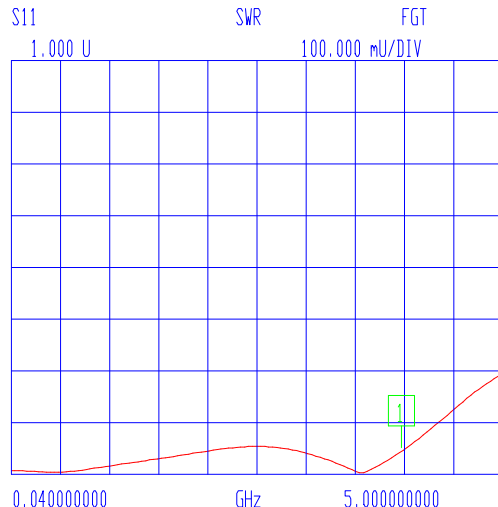

VNA: 37369A

MODEL: 32-1035
DEVICE: 1

DATE:
OPERATOR:

Port1 ext:601.5ps 4GHz. Fx-0134

START: 0.040000000 GHz	GATE START: -12.0000 ps	ERROR CORR: REFL PORT1
STOP: 5.000000000 GHz	GATE STOP: 154.4900 ps	AVERAGING: 1 PT
STEP: 0.040000000 GHz	GATE: NOMINAL	IF BNDWDTH: 1 KHz
	WINDOW: NOMINAL	

CH 4 - S11
REFERENCE PLANE
18.0267 cm

MARKER 1
4.000000000 GHz
1.046 U

MARKER TO MAX
MARKER TO MIN

MARKER READOUT
FUNCTIONS