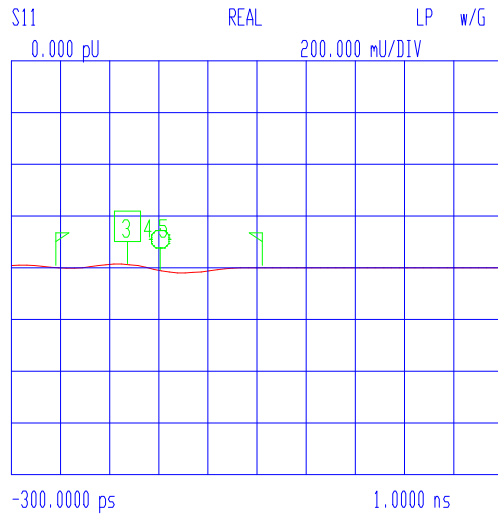

VNA: 37369C

MODEL:
DEVICE: 1

DATE:
OPERATOR:

START: 0.040000000 GHz GATE START: -176.0000 ps ERROR CORR: REFL PORT1
STOP: 2.520000000 GHz GATE STOP: 365.8800 ps AVERAGING: 1 PT
STEP: 0.040000000 GHz GATE: NOMINAL IF BNDWIDTH: 1 KHz
WINDOW: NOMINAL

CH 3 - S11
REFERENCE PLANE
13.0158 cm

MARKER 3
1.760000000 GHz
1.135 U

MARKER TO MAX
MARKER TO MIN

4 2.000000000 GHz
1.129 U

5 2.320000000 GHz
1.063 U

MARKER READOUT
FUNCTIONS