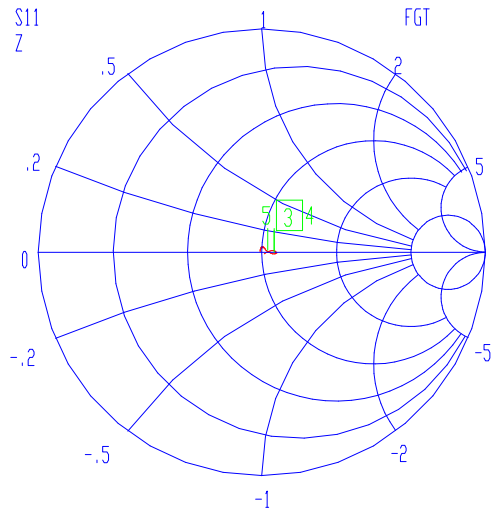

VNA: 37369C

MODEL:
DEVICE: 1

DATE:
OPERATOR:

START: 0.040000000 GHz GATE START: -176.0000 ps ERROR CORR: REFL PORT1
STOP: 2.520000000 GHz GATE STOP: 365.8800 ps AVERAGING: 1 PT
STEP: 0.040000000 GHz GATE: NOMINAL IF BNDWIDTH: 1 KHz
WINDOW: NOMINAL

CH 3 - S11
REFERENCE PLANE
13.0158 cm

MARKER 3
1.760000000 GHz
1.135 U

MARKER TO MAX
MARKER TO MIN

4 2.000000000 GHz
1.129 U

5 2.320000000 GHz
1.063 U

MARKER READOUT
FUNCTIONS