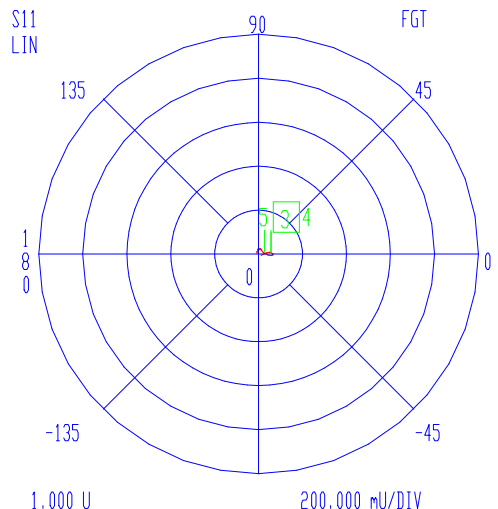

VNA: 37369C

MODEL:
DEVICE: 1

DATE:
OPERATOR:

START: 0.040000000 GHz GATE START: -176.0000 ps ERROR CORR: REFL PORT1
STOP: 2.520000000 GHz GATE STOP: 365.8800 ps AVERAGING: 1 PT
STEP: 0.040000000 GHz GATE: NOMINAL IF BNDWIDTH: 1 KHz
WINDOW: NOMINAL

CH 3 - S11
REFERENCE PLANE
13.0158 cm

MARKER 3
1.760000000 GHz
1.135 U

MARKER TO MAX
MARKER TO MIN

4 2.000000000 GHz
1.129 U

5 2.320000000 GHz
1.063 U

MARKER READOUT
FUNCTIONS