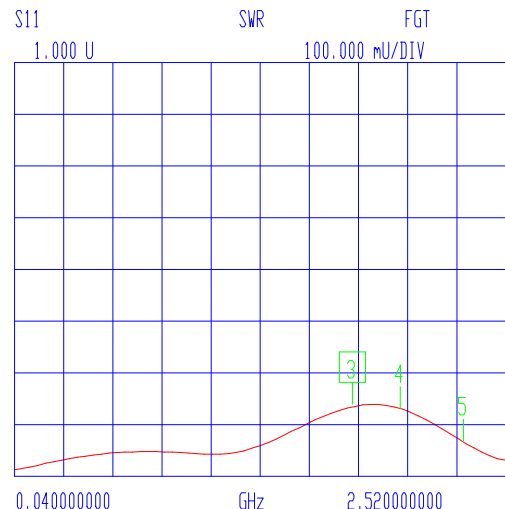

VNA: 37369C

MODEL:
DEVICE: 1

DATE:
OPERATOR:

START: 0.040000000 GHz GATE START: -176.0000 ps ERROR CORR: REFL PORT1
STOP: 2.520000000 GHz GATE STOP: 365.8800 ps AVERAGING: 1 PT
STEP: 0.040000000 GHz GATE: NOMINAL IF BNDWIDTH: 1 KHz
WINDOW: NOMINAL

CH 3 - S11
REFERENCE PLANE
13.0158 cm

MARKER 3
1.760000000 GHz
1.135 U

MARKER TO MAX
MARKER TO MIN

4 2.000000000 GHz
1.129 U

5 2.320000000 GHz
1.063 U

MARKER READOUT
FUNCTIONS