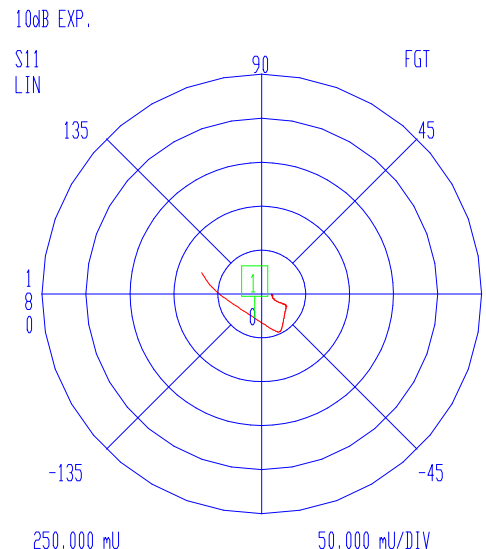

VNA: 37369A

MODEL: 32-1051
DEVICE: 1

DATE:
OPERATOR:

FX-0314 PORT EXT 278 pS

4GHZ

START: 0.040000000 GHz
STOP: 5.000000000 GHz
STEP: 0.040000000 GHz

GATE START: -4.2600 ps
GATE STOP: 137.5600 ps
GATE: NOMINAL
WINDOW: NOMINAL

ERROR CORR: REFL PORT1
AVERAGING: 1 PT
IF BNDWDTH: 1 KHZ

CH 4 - S11
REFERENCE PLANE
8.3315 cm

MARKER 1
4.000000000 GHz
1.060 U

MARKER TO MAX
MARKER TO MIN

MARKER READOUT
FUNCTIONS