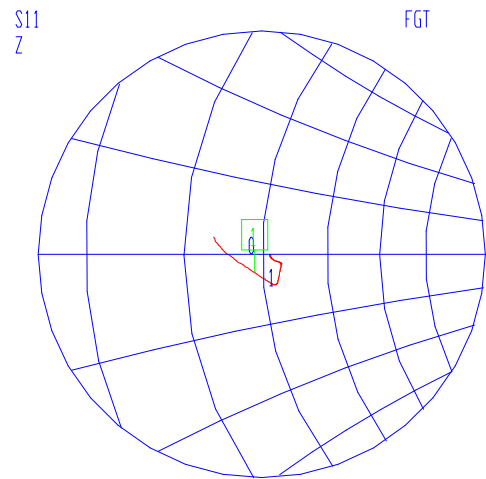

VNA: 37369A

MODEL: 32-1051
DEVICE: 1

DATE:
OPERATOR:

FX-0314 PORT EXT 278 pS

4GHZ

START: 0.040000000 GHz
STOP: 5.000000000 GHz
STEP: 0.040000000 GHz

GATE START: -4.2600 ps
GATE STOP: 137.5600 ps
GATE: NOMINAL
WINDOW: NOMINAL

ERROR CORR: REFL PORT1
AVERAGING: 1 PT
IF BNDWDTH: 1 KHZ

CH 4 - S11
REFERENCE PLANE
8.3315 cm

MARKER 1
4.000000000 GHz
1.060 U

MARKER TO MAX
MARKER TO MIN

MARKER READOUT
FUNCTIONS