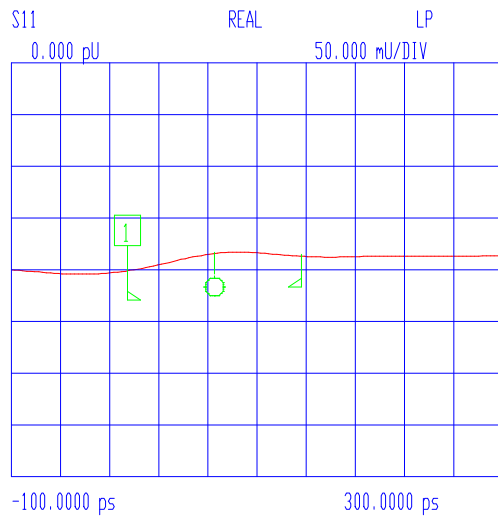

VNA: 37369A

MODEL: 32-1051
DEVICE: 1

DATE:
OPERATOR:

FX-0314 PORT EXT 278 pS

4GHZ

START: 0.040000000 GHz
STOP: 5.000000000 GHz
STEP: 0.040000000 GHz

GATE START: -4.2600 ps
GATE STOP: 137.5600 ps
GATE: NOMINAL
WINDOW: NOMINAL

ERROR CORR: REFL PORT1
AVERAGING: 1 PT
IF BNDWDTH: 1 KHZ

CH 4 - S11
REFERENCE PLANE
8.3315 cm

MARKER 1
4.000000000 GHz
1.060 U

MARKER TO MAX
MARKER TO MIN

MARKER READOUT
FUNCTIONS