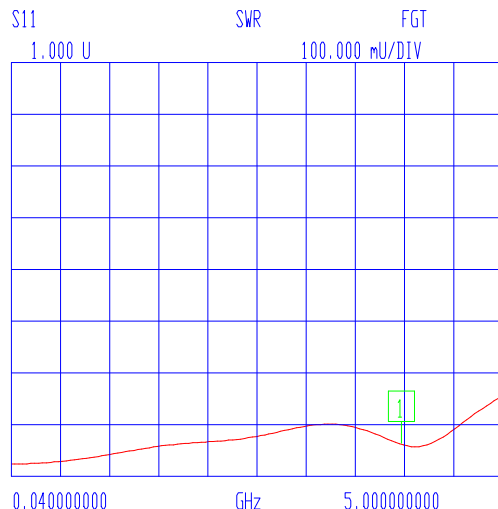

VNA: 37369A

MODEL: 32-1051
DEVICE: 1

DATE:
OPERATOR:

FX-0314 PORT EXT 278 pS

4GHZ

START: 0.040000000 GHz
STOP: 5.000000000 GHz
STEP: 0.040000000 GHz

GATE START: -4.2600 ps
GATE STOP: 137.5600 ps
GATE: NOMINAL
WINDOW: NOMINAL

ERROR CORR: REFL PORT1
AVERAGING: 1 PT
IF BNDWDTH: 1 KHZ

CH 4 - S11
REFERENCE PLANE
8.3315 cm

MARKER 1
4.000000000 GHz
1.060 U

MARKER TO MAX
MARKER TO MIN

MARKER READOUT
FUNCTIONS