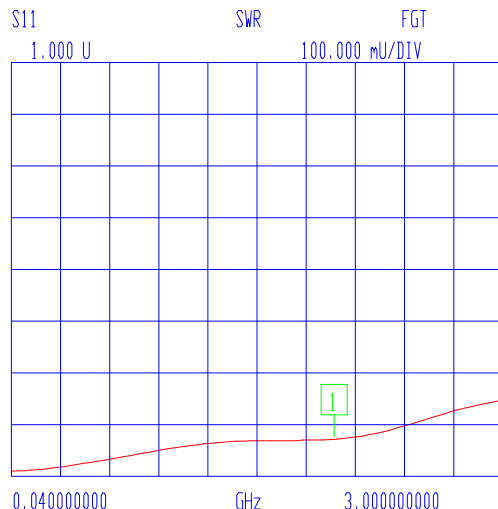

VNA: 37369A

MODEL: 32-1058
DEVICE:

DATE:
OPERATOR:

FX-0314 PORT EXT 275.4 pS

2GHZ

START: 0.040000000 GHz
STOP: 3.000000000 GHz
STEP: 0.040000000 GHz

GATE START: -10.0000 ps
GATE STOP: 101.6000 ps
GATE: NOMINAL
WINDOW: NOMINAL

ERROR CORR: REFL PORT1
AVERAGING: 1 PT
IF BNDWDTH: 1 KHz

CH 4 - S11
REFERENCE PLANE
8.2266 cm

MARKER 1
2.000000000 GHz
1.072 U

MARKER TO MAX
MARKER TO MIN

MARKER READOUT
FUNCTIONS