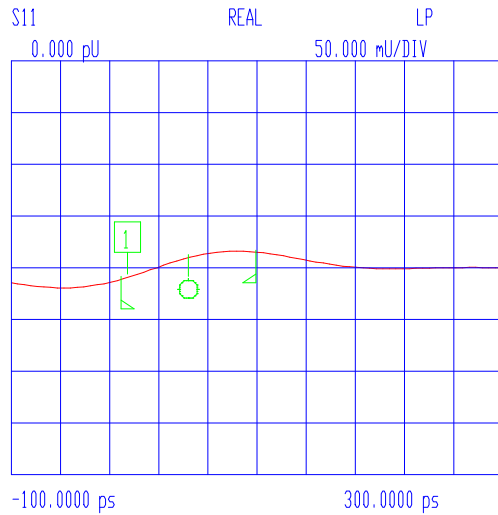

VNA: 37369A

MODEL: 32-1058
DEVICE:

DATE:
OPERATOR:

FX-0314 PORT EXT 275.4 pS

2GHZ

START: 0.040000000 GHz
STOP: 3.000000000 GHz
STEP: 0.040000000 GHz

GATE START: -10.0000 ps
GATE STOP: 101.6000 ps
GATE: NOMINAL
WINDOW: NOMINAL

ERROR CORR: REFL PORT1
AVERAGING: 1 PT
IF BNDWDTH: 1 KHz

CH 4 - S11
REFERENCE PLANE
8.2266 cm

MARKER 1
2.000000000 GHz
1.072 U

MARKER TO MAX
MARKER TO MIN

MARKER READOUT
FUNCTIONS