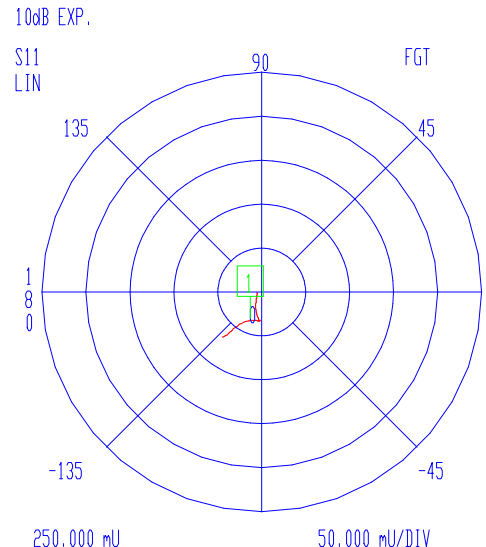

VNA: 37369A

MODEL: 32-1058
DEVICE:

DATE:
OPERATOR:

FX-0314 PORT EXT 275.4 pS

2GHZ

START: 0.040000000 GHz
STOP: 3.000000000 GHz
STEP: 0.040000000 GHz

GATE START: -10.0000 ps
GATE STOP: 101.6000 ps
GATE: NOMINAL
WINDOW: NOMINAL

ERROR CORR: REFL PORT1
AVERAGING: 1 PT
IF BNDWDTH: 1 KHz

CH 4 - S11
REFERENCE PLANE
8.2266 cm

MARKER 1
2.000000000 GHz
1.072 U

MARKER TO MAX
MARKER TO MIN

MARKER READOUT
FUNCTIONS