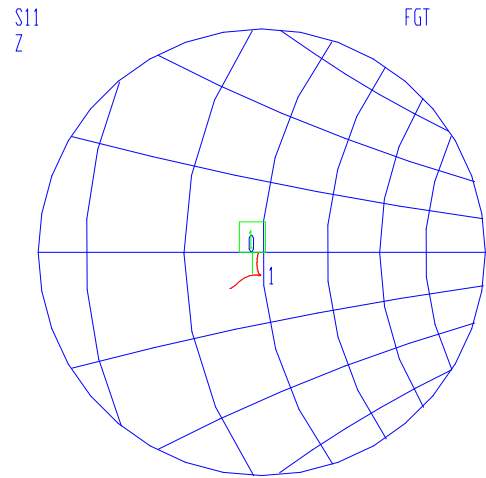

VNA: 37369A

MODEL: 32-1058
DEVICE:

DATE:
OPERATOR:

FX-0314 PORT EXT 275.4 pS

2GHZ

START: 0.040000000 GHz
STOP: 3.000000000 GHz
STEP: 0.040000000 GHz

GATE START: -10.0000 ps
GATE STOP: 101.6000 ps
GATE: NOMINAL
WINDOW: NOMINAL

ERROR CORR: REFL PORT1
AVERAGING: 1 PT
IF BNDWDTH: 1 KHz

CH 4 - S11
REFERENCE PLANE
8.2266 cm

MARKER 1
2.000000000 GHz
1.072 U

MARKER TO MAX
MARKER TO MIN

MARKER READOUT
FUNCTIONS