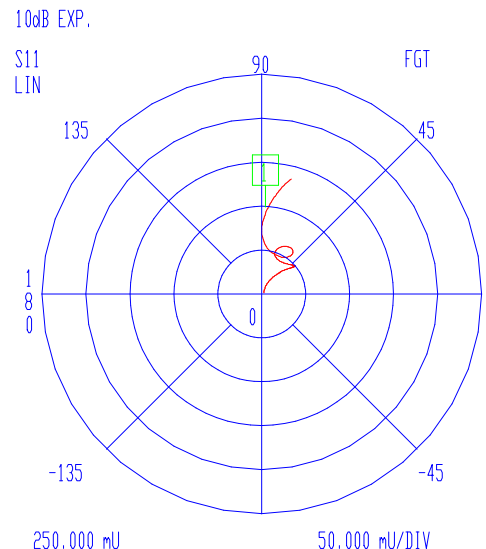

VNA: 37369A

MODEL: 32-1070  
DEVICE: 1

DATE:  
OPERATOR:

FX-0314 PORT EXT 282 pS

8.4GHZ

START: 0.040000000 GHz  
STOP: 9.400000000 GHz  
STEP: 0.040000000 GHz

GATE START: -8.2600 ps  
GATE STOP: 104.2400 ps  
GATE: NOMINAL  
WINDOW: NOMINAL

ERROR CORR: REFL PORT1  
AVERAGING: 1 PT  
IF BNDWDTH: 1 KHz

CH 4 - S11  
REFERENCE PLANE  
8.4514 cm

MARKER 1  
8.400000000 GHz  
1.213 U

MARKER TO MAX  
MARKER TO MIN

MARKER READOUT  
FUNCTIONS