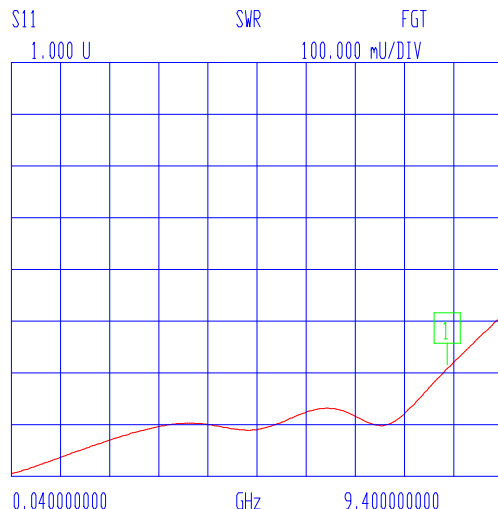

VNA: 37369A

MODEL: 32-1070  
DEVICE: 1

DATE:  
OPERATOR:

FX-0314 PORT EXT 282 pS

8.4GHZ

START: 0.040000000 GHz  
STOP: 9.400000000 GHz  
STEP: 0.040000000 GHz

GATE START: -8.2600 ps  
GATE STOP: 104.2400 ps  
GATE: NOMINAL  
WINDOW: NOMINAL

ERROR CORR: REFL PORT1  
AVERAGING: 1 PT  
IF BNDWDTH: 1 KHz

CH 4 - S11  
REFERENCE PLANE  
8.4514 cm

MARKER 1  
8.400000000 GHz  
1.213 U

MARKER TO MAX  
MARKER TO MIN

MARKER READOUT  
FUNCTIONS