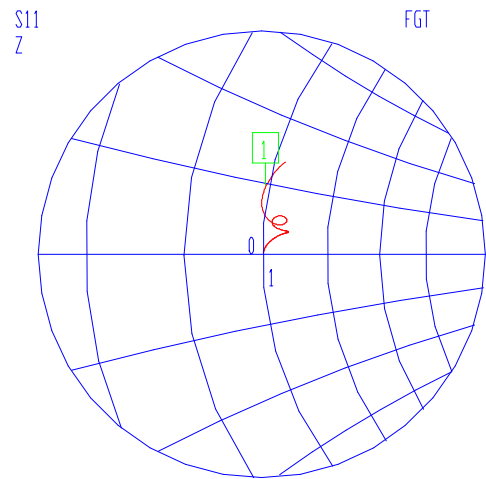

VNA: 37369A

MODEL: 32-1070  
DEVICE: 1

DATE:  
OPERATOR:

FX-0314 PORT EXT 282 pS

8.4GHZ

START: 0.040000000 GHz  
STOP: 9.400000000 GHz  
STEP: 0.040000000 GHz

GATE START: -8.2600 ps  
GATE STOP: 104.2400 ps  
GATE: NOMINAL  
WINDOW: NOMINAL

ERROR CORR: REFL PORT1  
AVERAGING: 1 PT  
IF BNDWDTH: 1 KHz

CH 4 - S11  
REFERENCE PLANE  
8.4514 cm

MARKER 1  
8.400000000 GHz  
1.213 U

MARKER TO MAX  
MARKER TO MIN

MARKER READOUT  
FUNCTIONS