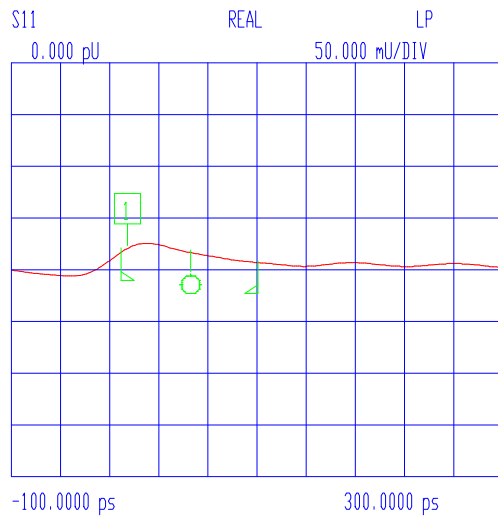

VNA: 37369A

MODEL: 32-1070  
DEVICE: 1

DATE:  
OPERATOR:

FX-0314 PORT EXT 282 pS

8.4GHZ

START: 0.040000000 GHz  
STOP: 9.400000000 GHz  
STEP: 0.040000000 GHz

GATE START: -8.2600 ps  
GATE STOP: 104.2400 ps  
GATE: NOMINAL  
WINDOW: NOMINAL

ERROR CORR: REFL PORT1  
AVERAGING: 1 PT  
IF BNDWDTH: 1 KHz

CH 4 - S11  
REFERENCE PLANE  
8.4514 cm

MARKER 1  
8.400000000 GHz  
1.213 U

MARKER TO MAX  
MARKER TO MIN

MARKER READOUT  
FUNCTIONS