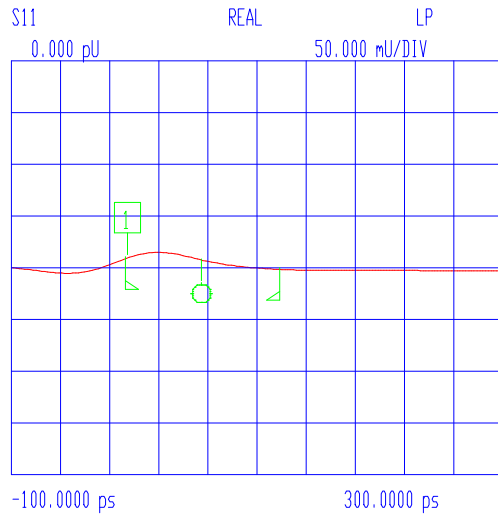

VNA: 37369A

MODEL: 32-1121
DEVICE: 1

DATE:
OPERATOR:

FX-0314 PORT EXT 279.7 pS

6GHZ

START: 0.040000000 GHz
STOP: 7.000000000 GHz
STEP: 0.040000000 GHz

GATE START: -5.9600 ps
GATE STOP: 120.1800 ps
GATE: NOMINAL
WINDOW: NOMINAL

ERROR CORR: REFL PORT1
AVERAGING: 1 PT
IF BNDWDTH: 1 KHz

CH 4 - S11
REFERENCE PLANE
8.3825 cm

MARKER 1
6.000000000 GHz
1.122 U

MARKER TO MAX
MARKER TO MIN

MARKER READOUT
FUNCTIONS