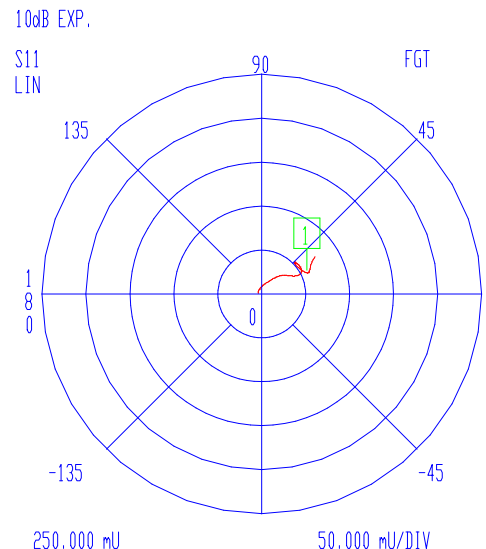

VNA: 37369A

MODEL: 32-1121
DEVICE: 1

DATE:
OPERATOR:

FX-0314 PORT EXT 279.7 pS

6GHZ

START: 0.040000000 GHz
STOP: 7.000000000 GHz
STEP: 0.040000000 GHz

GATE START: -5.9600 ps
GATE STOP: 120.1800 ps
GATE: NOMINAL
WINDOW: NOMINAL

ERROR CORR: REFL PORT1
AVERAGING: 1 PT
IF BNDWDTH: 1 KHz

CH 4 - S11
REFERENCE PLANE
8.3825 cm

MARKER 1
6.000000000 GHz
1.122 U

MARKER TO MAX
MARKER TO MIN

MARKER READOUT
FUNCTIONS