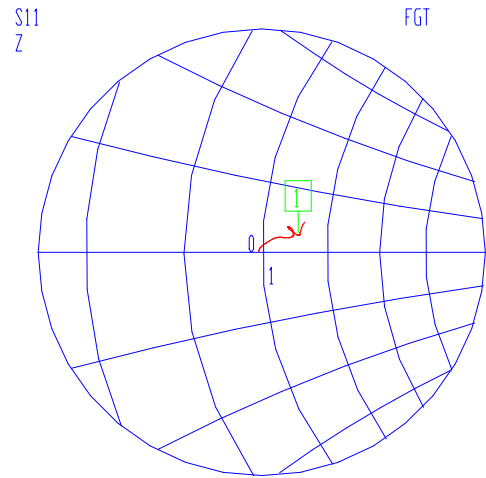

VNA: 37369A

MODEL: 32-1121
DEVICE: 1

DATE:
OPERATOR:

FX-0314 PORT EXT 279.7 pS

6GHZ

START: 0.040000000 GHz
STOP: 7.000000000 GHz
STEP: 0.040000000 GHz

GATE START: -5.9600 ps
GATE STOP: 120.1800 ps
GATE: NOMINAL
WINDOW: NOMINAL

ERROR CORR: REFL PORT1
AVERAGING: 1 PT
IF BNDWDTH: 1 KHz

CH 4 - S11
REFERENCE PLANE
8.3825 cm

MARKER 1
6.000000000 GHz
1.122 U

MARKER TO MAX
MARKER TO MIN

MARKER READOUT
FUNCTIONS