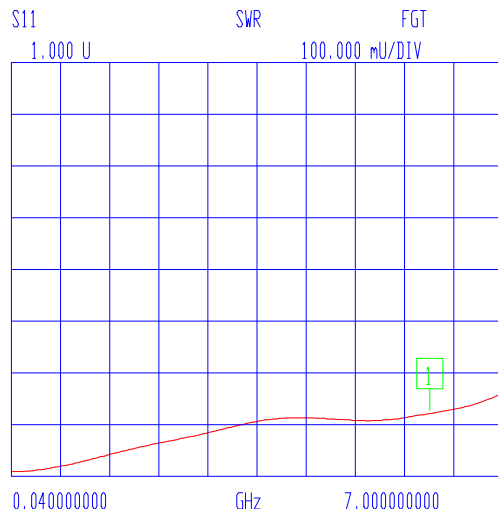

VNA: 37369A

MODEL: 32-1121
DEVICE: 1

DATE:
OPERATOR:

FX-0314 PORT EXT 279.7 pS

6GHZ

START: 0.040000000 GHz
STOP: 7.000000000 GHz
STEP: 0.040000000 GHz

GATE START: -5.9600 ps
GATE STOP: 120.1800 ps
GATE: NOMINAL
WINDOW: NOMINAL

ERROR CORR: REFL PORT1
AVERAGING: 1 PT
IF BNDWDTH: 1 KHz

CH 4 - S11
REFERENCE PLANE
8.3825 cm

MARKER 1
6.000000000 GHz
1.122 U

MARKER TO MAX
MARKER TO MIN

MARKER READOUT
FUNCTIONS