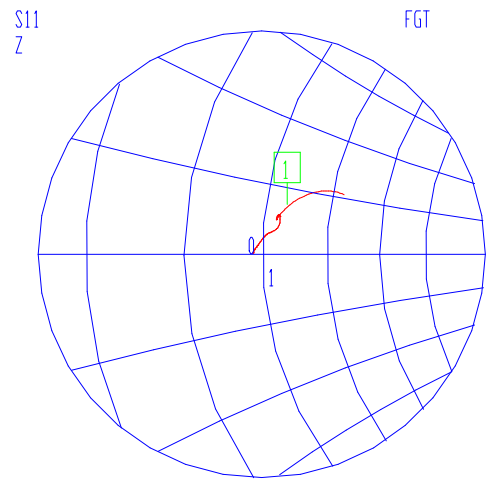

VNA: 37369A

MODEL: 32-1122
DEVICE: 1

DATE:
OPERATOR:

FX-0314 PORT EXT 279.7 pS

6GHZ

START: 0.040000000 GHz
STOP: 7.000000000 GHz
STEP: 0.040000000 GHz

GATE START: -5.9600 ps
GATE STOP: 120.1800 ps
GATE: NOMINAL
WINDOW: NOMINAL

ERROR CORR: REFL PORT1
AVERAGING: 1 PT
IF BNDWDTH: 1 KHZ

CH 4 - S11
REFERENCE PLANE
8.3825 cm

MARKER 1
6.000000000 GHz
1.167 U

MARKER TO MAX
MARKER TO MIN

MARKER READOUT
FUNCTIONS