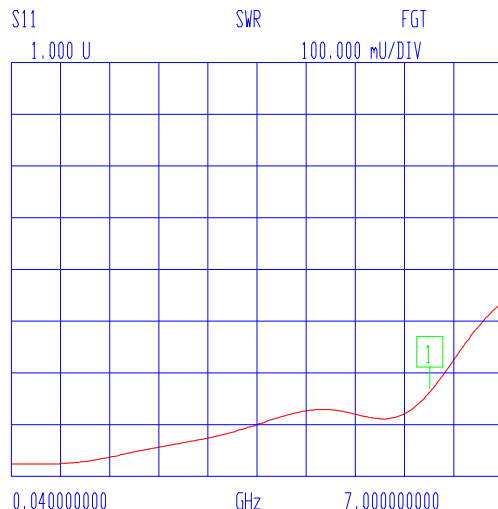

VNA: 37369A

MODEL: 32-1122
DEVICE: 1

DATE:
OPERATOR:

FX-0314 PORT EXT 279.7 pS

6GHZ

START: 0.040000000 GHz
STOP: 7.000000000 GHz
STEP: 0.040000000 GHz

GATE START: -5.9600 ps
GATE STOP: 120.1800 ps
GATE: NOMINAL
WINDOW: NOMINAL

ERROR CORR: REFL PORT1
AVERAGING: 1 PT
IF BNDWDTH: 1 KHZ

CH 4 - S11
REFERENCE PLANE
8.3825 cm

MARKER 1
6.000000000 GHz
1.167 U

MARKER TO MAX
MARKER TO MIN

MARKER READOUT
FUNCTIONS