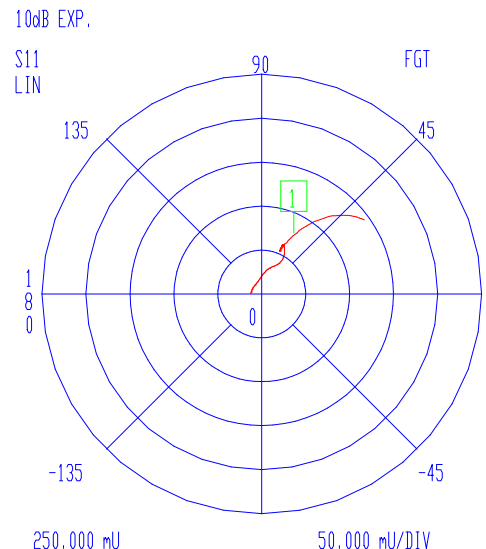

VNA: 37369A

MODEL: 32-1122
DEVICE: 1

DATE:
OPERATOR:

FX-0314 PORT EXT 279.7 pS

6GHZ

START: 0.040000000 GHz
STOP: 7.000000000 GHz
STEP: 0.040000000 GHz

GATE START: -5.9600 ps
GATE STOP: 120.1800 ps
GATE: NOMINAL
WINDOW: NOMINAL

ERROR CORR: REFL PORT1
AVERAGING: 1 PT
IF BNDWDTH: 1 KHZ

CH 4 - S11
REFERENCE PLANE
8.3825 cm

MARKER 1
6.000000000 GHz
1.167 U

MARKER TO MAX
MARKER TO MIN

MARKER READOUT
FUNCTIONS