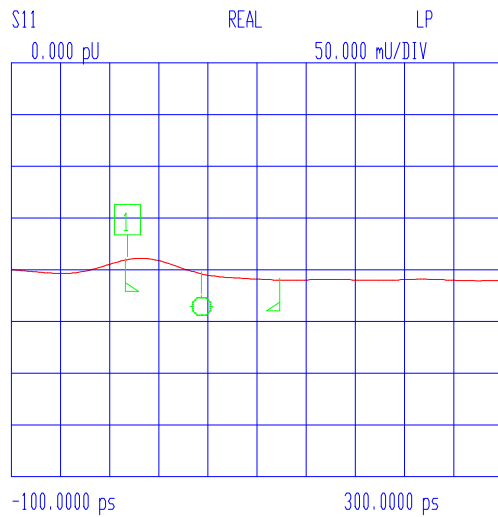

VNA: 37369A

MODEL: 32-1122
DEVICE: 1

DATE:
OPERATOR:

FX-0314 PORT EXT 279.7 pS

6GHZ

START: 0.040000000 GHz
STOP: 7.000000000 GHz
STEP: 0.040000000 GHz

GATE START: -5.9600 ps
GATE STOP: 120.1800 ps
GATE: NOMINAL
WINDOW: NOMINAL

ERROR CORR: REFL PORT1
AVERAGING: 1 PT
IF BNDWDTH: 1 KHZ

CH 4 - S11
REFERENCE PLANE
8.3825 cm

MARKER 1
6.000000000 GHz
1.167 U

MARKER TO MAX
MARKER TO MIN

MARKER READOUT
FUNCTIONS