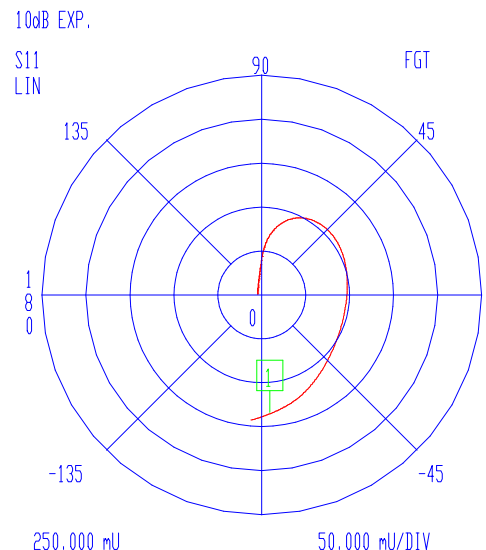

GHz

GATE START: -15.7100 ps

ERROR CORR: REFL PORT1

STOP: 19.000000000 GHz

GHz

GATE STOP: 50.0000 ps

AVERAGING: 1 PT

STEP: 0.040000000 GHz

GHz

GATE: NOMINAL

IF BNDWDTH: 1 KHz

WINDOW: NOMINAL

CH 4 - S11
REFERENCE PLANE
8.6747 cm

MARKER 1
18.000000000 GHz
1.314 U

MARKER TO MAX
MARKER TO MIN

MARKER READOUT
FUNCTIONS