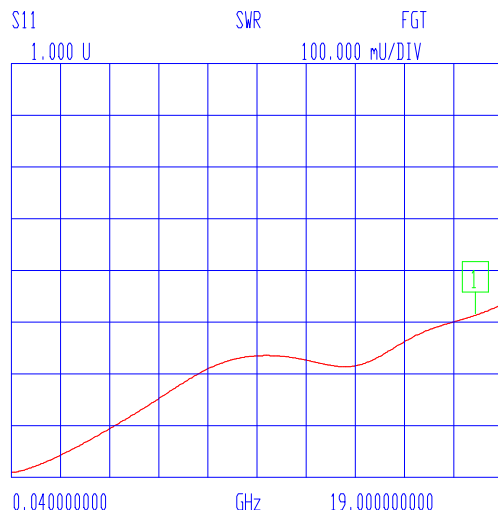

GHz

GATE START: -15.7100 ps

ERROR CORR: REFL PORT1

STOP: 19.000000000 GHz

GHz

GATE STOP: 50.0000 ps

AVERAGING: 1 PT

STEP: 0.040000000 GHz

GHz

GATE: NOMINAL

IF BNDWDTH: 1 KHz

WINDOW: NOMINAL

CH 4 - S11
REFERENCE PLANE
8.6747 cm

MARKER 1
18.000000000 GHz
1.314 U

MARKER TO MAX
MARKER TO MIN

MARKER READOUT
FUNCTIONS