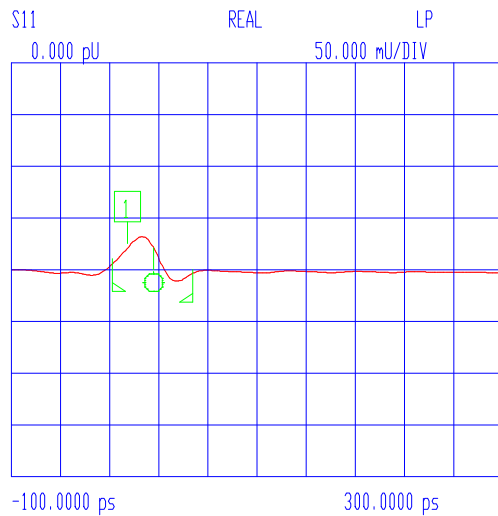

VNA: 37369A

MODEL: 32-1137

DEVICE: 1

DATE:

OPERATOR:

FX-0314 PORT EXT 289.45 pS

18GHZ

START: 0.040000000 GHz

GHz

GATE START: -15.7100 ps

ERROR CORR: REFL PORT1

STOP: 19.000000000 GHz

GHz

GATE STOP: 50.0000 ps

AVERAGING: 1 PT

STEP: 0.040000000 GHz

GHz

GATE: NOMINAL

IF BNDWDTH: 1 KHz

WINDOW: NOMINAL

CH 4 - S11
REFERENCE PLANE
8.6747 cm

MARKER 1
18.000000000 GHz
1.314 U

MARKER TO MAX
MARKER TO MIN

MARKER READOUT
FUNCTIONS