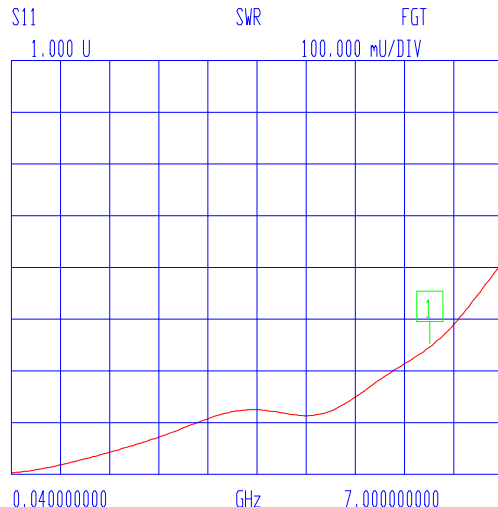

VNA: 37369A

MODEL: 32-1158
DEVICE: 1

DATE:
OPERATOR:

FX-0314 PORT EXT 279.7 pS

6GHZ

START: 0.040000000 GHz
STOP: 7.000000000 GHz
STEP: 0.040000000 GHz

GATE START: -5.9600 ps
GATE STOP: 120.1800 ps
GATE: NOMINAL
WINDOW: NOMINAL

ERROR CORR: REFL PORT1
AVERAGING: 1 PT
IF BNDWDTH: 1 KHz

CH 4 - S11
REFERENCE PLANE
8.3825 cm

MARKER 1
6.000000000 GHz
1.249 U

MARKER TO MAX
MARKER TO MIN

MARKER READOUT
FUNCTIONS