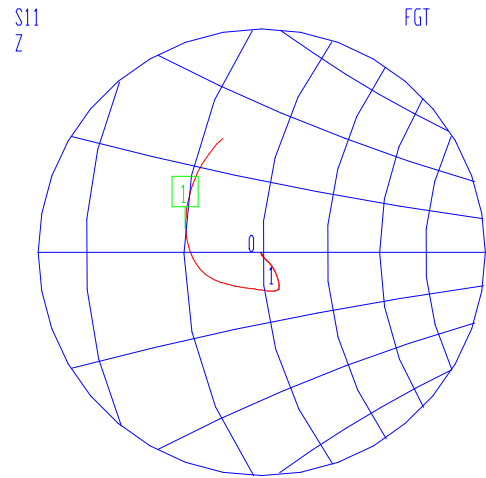

VNA: 37369A

MODEL: 32-1158
DEVICE: 1

DATE:
OPERATOR:

FX-0314 PORT EXT 279.7 pS

6GHZ

START: 0.040000000 GHz
STOP: 7.000000000 GHz
STEP: 0.040000000 GHz

GATE START: -5.9600 ps
GATE STOP: 120.1800 ps
GATE: NOMINAL
WINDOW: NOMINAL

ERROR CORR: REFL PORT1
AVERAGING: 1 PT
IF BNDWDTH: 1 KHz

CH 4 - S11
REFERENCE PLANE
8.3825 cm

MARKER 1
6.000000000 GHz
1.249 U

MARKER TO MAX
MARKER TO MIN

MARKER READOUT
FUNCTIONS