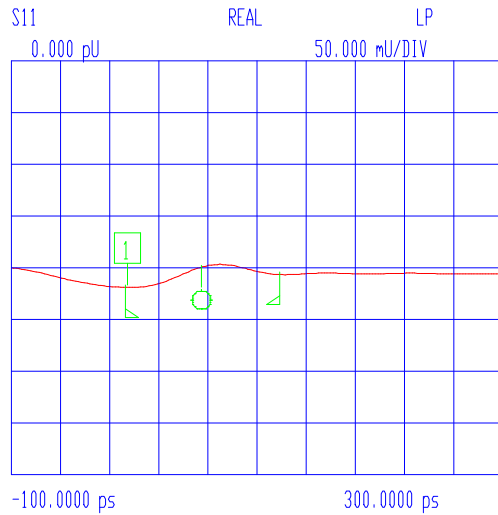

VNA: 37369A

MODEL: 32-1158
DEVICE: 1

DATE:
OPERATOR:

FX-0314 PORT EXT 279.7 pS

6GHZ

START: 0.040000000 GHz
STOP: 7.000000000 GHz
STEP: 0.040000000 GHz

GATE START: -5.9600 ps
GATE STOP: 120.1800 ps
GATE: NOMINAL
WINDOW: NOMINAL

ERROR CORR: REFL PORT1
AVERAGING: 1 PT
IF BNDWDTH: 1 KHz

CH 4 - S11
REFERENCE PLANE
8.3825 cm

MARKER 1
6.000000000 GHz
1.249 U

MARKER TO MAX
MARKER TO MIN

MARKER READOUT
FUNCTIONS