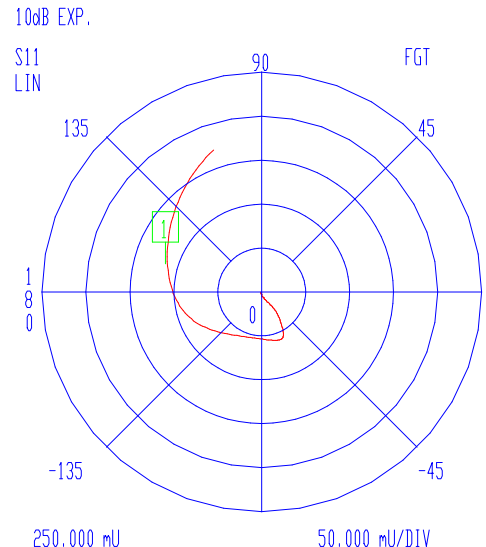

VNA: 37369A

MODEL: 32-1158
DEVICE: 1

DATE:
OPERATOR:

FX-0314 PORT EXT 279.7 pS

6GHZ

START: 0.040000000 GHz
STOP: 7.000000000 GHz
STEP: 0.040000000 GHz

GATE START: -5.9600 ps
GATE STOP: 120.1800 ps
GATE: NOMINAL
WINDOW: NOMINAL

ERROR CORR: REFL PORT1
AVERAGING: 1 PT
IF BNDWDTH: 1 KHz

CH 4 - S11
REFERENCE PLANE
8.3825 cm

MARKER 1
6.000000000 GHz
1.249 U

MARKER TO MAX
MARKER TO MIN

MARKER READOUT
FUNCTIONS