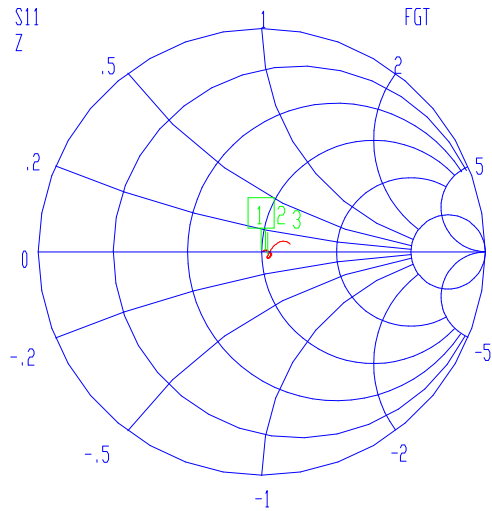

VNA: 37297C

MODEL: 32-1191  
DEVICE: A

DATE: 04/19/2002 12:46  
OPERATOR:

FX-00312-4 FIXTURE, FX-0313-4 SPACER.

START: 0.040000000 GHz  
STOP: 4.000000000 GHz  
STEP: 0.040000000 GHz

GATE START: -10.0000 ps  
GATE STOP: 160.0000 ps  
GATE: NOMINAL  
WINDOW: NOMINAL

ERROR CORR: REFL PORT1  
AVERAGING: 1 PT  
IF BNDWDTH: 1 KHZ

CH 3 - S11  
REFERENCE PLANE  
18.1997 cm

MARKER 1  
0.040000000 GHz  
1.013 U

MARKER TO MAX  
MARKER TO MIN

2 1.000000000 GHz  
1.056 U

3 2.000000000 GHz  
1.091 U

MARKER READOUT  
FUNCTIONS