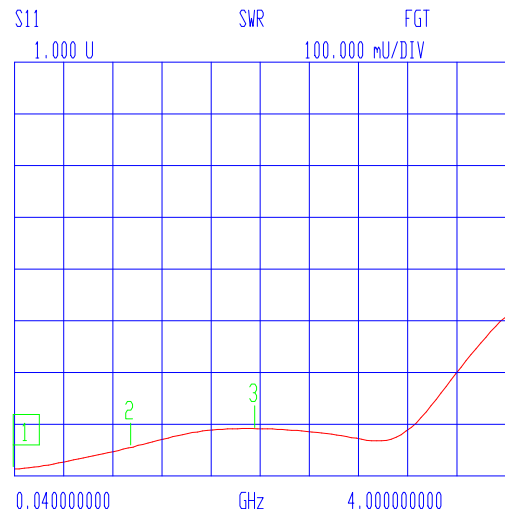

VNA: 37297C

MODEL: 32-1191  
DEVICE: A

DATE: 04/19/2002 12:46  
OPERATOR:

FX-00312-4 FIXTURE, FX-0313-4 SPACER.

START: 0.040000000 GHz  
STOP: 4.000000000 GHz  
STEP: 0.040000000 GHz

GATE START: -10.0000 ps  
GATE STOP: 160.0000 ps  
GATE: NOMINAL  
WINDOW: NOMINAL

ERROR CORR: REFL PORT1  
AVERAGING: 1 PT  
IF BNDWDTH: 1 KHZ

CH 3 - S11  
REFERENCE PLANE  
18.1997 cm

MARKER 1  
0.040000000 GHz  
1.013 U

MARKER TO MAX  
MARKER TO MIN

2 1.000000000 GHz  
1.056 U

3 2.000000000 GHz  
1.091 U

MARKER READOUT  
FUNCTIONS