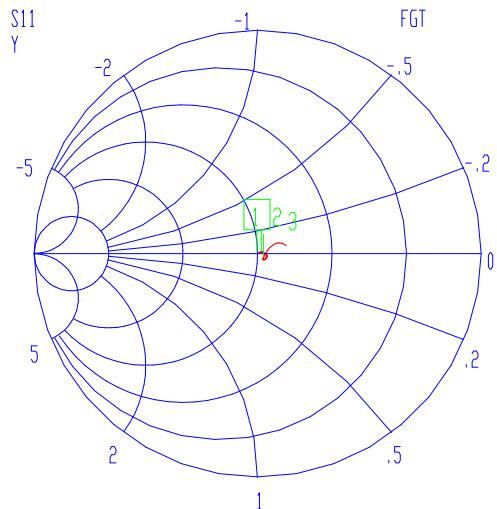

VNA: 37297C

MODEL: 32-1191  
DEVICE: A

DATE: 04/19/2002 12:46  
OPERATOR:

FX-00312-4 FIXTURE, FX-0313-4 SPACER.

START: 0.040000000 GHz  
STOP: 4.000000000 GHz  
STEP: 0.040000000 GHz

GATE START: -10.0000 ps  
GATE STOP: 160.0000 ps  
GATE: NOMINAL  
WINDOW: NOMINAL

ERROR CORR: REFL PORT1  
AVERAGING: 1 PT  
IF BNDWDTH: 1 KHZ

CH 3 - S11  
REFERENCE PLANE  
18.1997 cm

MARKER 1  
0.040000000 GHz  
1.013 U

MARKER TO MAX  
MARKER TO MIN

2 1.000000000 GHz  
1.056 U

3 2.000000000 GHz  
1.091 U

MARKER READOUT  
FUNCTIONS