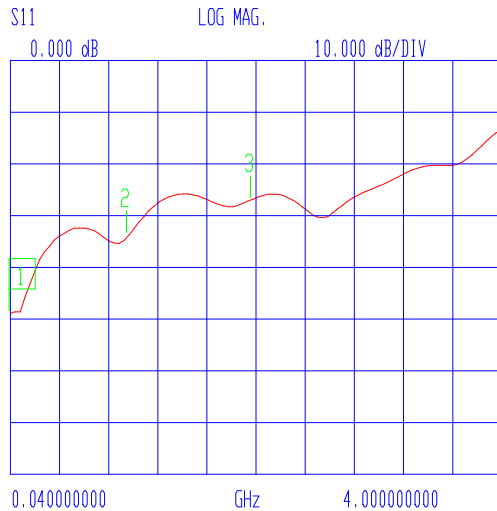

VNA: 37297C

MODEL: 32-1191  
DEVICE: A

DATE: 04/19/2002 12:46  
OPERATOR:

FX-00312-4 FIXTURE, FX-0313-4 SPACER.

START: 0.040000000 GHz  
STOP: 4.000000000 GHz  
STEP: 0.040000000 GHz

GATE START: -10.0000 ps  
GATE STOP: 160.0000 ps  
GATE: NOMINAL  
WINDOW: NOMINAL

ERROR CORR: REFL PORT1  
AVERAGING: 1 PT  
IF BNDWDTH: 1 KHZ

CH 3 - S11  
REFERENCE PLANE  
18.1997 cm

MARKER 1  
0.040000000 GHz  
1.013 U

MARKER TO MAX  
MARKER TO MIN

2 1.000000000 GHz  
1.056 U

3 2.000000000 GHz  
1.091 U

MARKER READOUT  
FUNCTIONS