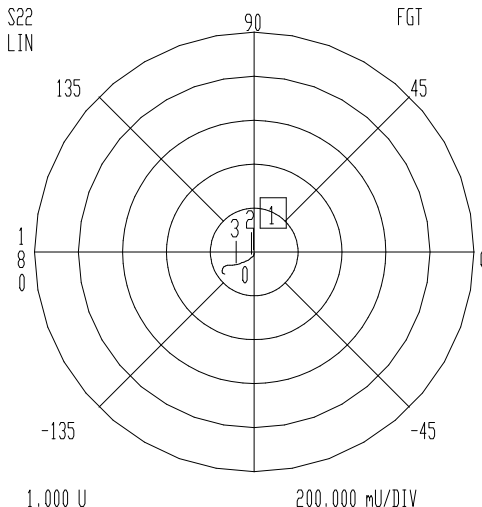

VNA: 37369A

MODEL: 32-1199  
 DEVICE: 1

DATE: 08/27/2001 10:51  
 OPERATOR:

START: 0.040000000 GHz  
 STOP: 1.000000000 GHz  
 STEP: 0.040000000 GHz

GATE START: -36.0000 ps  
 GATE STOP: 475.0000 ps  
 GATE: NOMINAL  
 WINDOW: NOMINAL

ERROR CORR: REFL PORT2  
 AVERAGING: 1 PT  
 IF BNDWDTH: 1 KHz

CH 3 - S22  
 REFERENCE PLANE  
 8.0374 cm

MARKER 1  
 0.040000000 GHz  
 1.011 U

MARKER TO MAX  
 MARKER TO MIN

2 0.160000000 GHz  
 1.041 U

3 0.520000000 GHz  
 1.210 U

MARKER READOUT  
 FUNCTIONS