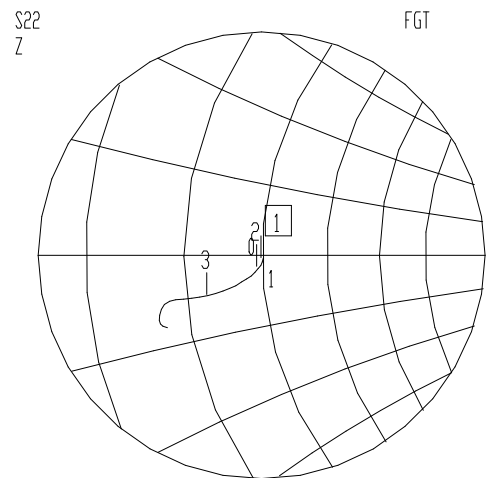

VNA: 37369A

MODEL: 32-1199  
 DEVICE: 1

DATE: 08/27/2001 10:51  
 OPERATOR:

START: 0.040000000 GHz  
 STOP: 1.000000000 GHz  
 STEP: 0.040000000 GHz

GATE START: -36.0000 ps  
 GATE STOP: 475.0000 ps  
 GATE: NOMINAL  
 WINDOW: NOMINAL

ERROR CORR: REFL PORT2  
 AVERAGING: 1 PT  
 IF BNDWDTH: 1 KHz

CH 3 - S22  
 REFERENCE PLANE  
 8.0374 cm

MARKER 1  
 0.040000000 GHz  
 1.011 U

MARKER TO MAX  
 MARKER TO MIN

2 0.160000000 GHz  
 1.041 U

3 0.520000000 GHz  
 1.210 U

MARKER READOUT  
 FUNCTIONS