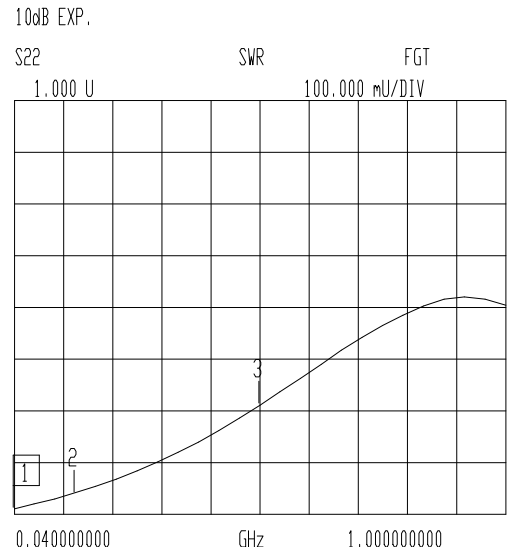

VNA: 37369A

MODEL: 32-1199  
 DEVICE: 1

DATE: 08/27/2001 10:51  
 OPERATOR:

START: 0.040000000 GHz  
 STOP: 1.000000000 GHz  
 STEP: 0.040000000 GHz

GATE START: -36.0000 ps  
 GATE STOP: 475.0000 ps  
 GATE: NOMINAL  
 WINDOW: NOMINAL

ERROR CORR: REFL PORT2  
 AVERAGING: 1 PT  
 IF BNDWDTH: 1 KHz

CH 3 - S22  
 REFERENCE PLANE  
 8.0374 cm

MARKER 1  
 0.040000000 GHz  
 1.011 U

MARKER TO MAX  
 MARKER TO MIN

2 0.160000000 GHz  
 1.041 U

3 0.520000000 GHz  
 1.210 U

MARKER READOUT  
 FUNCTIONS