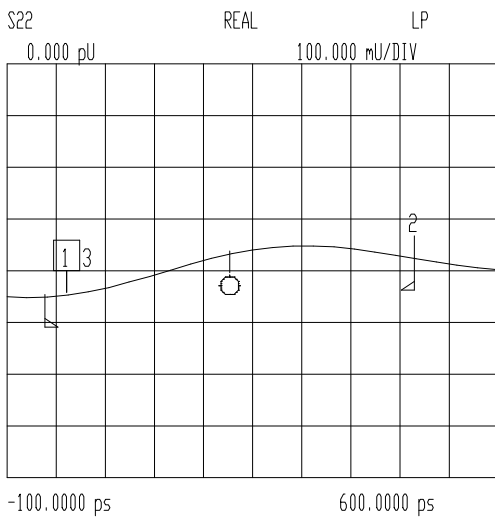

VNA: 37369A

MODEL: 32-1199  
 DEVICE: 1

DATE: 08/27/2001 10:51  
 OPERATOR:

START: 0.040000000 GHz  
 STOP: 1.000000000 GHz  
 STEP: 0.040000000 GHz

GATE START: -36.0000 ps  
 GATE STOP: 475.0000 ps  
 GATE: NOMINAL  
 WINDOW: NOMINAL

ERROR CORR: REFL PORT2  
 AVERAGING: 1 PT  
 IF BNDWDTH: 1 KHz

CH 3 - S22  
 REFERENCE PLANE  
 8.0374 cm

MARKER 1  
 0.040000000 GHz  
 1.011 U

MARKER TO MAX  
 MARKER TO MIN

2 0.160000000 GHz  
 1.041 U

3 0.520000000 GHz  
 1.210 U

MARKER READOUT  
 FUNCTIONS