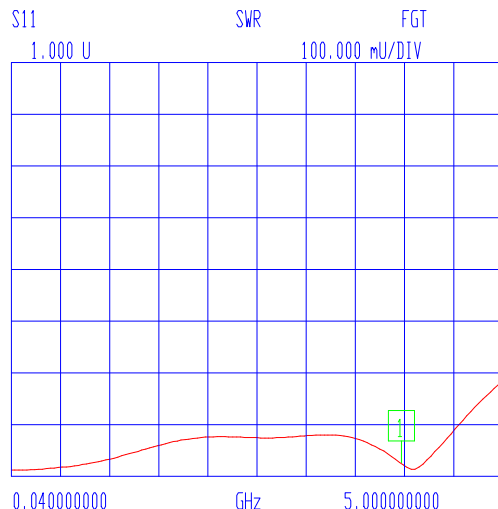

VNA: 37369A

MODEL: 32-7164
DEVICE: 1

DATE:
OPERATOR:

FX-0314 PORT EXT 278 pS

4GHZ

START: 0.040000000 GHz
STOP: 5.000000000 GHz
STEP: 0.040000000 GHz

GATE START: -4.2600 ps
GATE STOP: 110.4400 ps
GATE: NOMINAL
WINDOW: NOMINAL

ERROR CORR: REFL PORT1
AVERAGING: 1 PT
IF BNDWDTH: 1 KHZ

CH 4 - S11
REFERENCE PLANE
8.3315 cm

MARKER 1
4.000000000 GHz
1.021 U

MARKER TO MAX
MARKER TO MIN

MARKER READOUT
FUNCTIONS