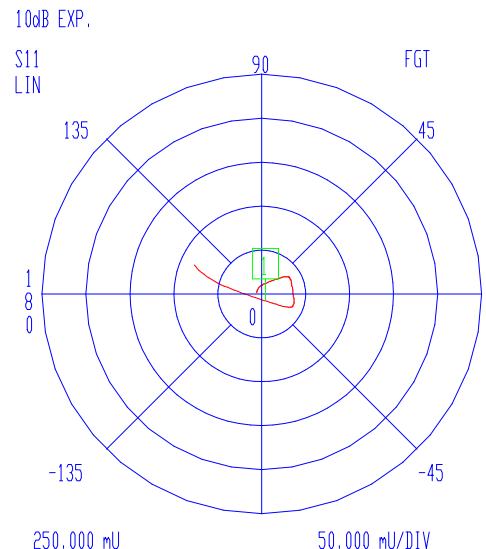

VNA: 37369A

MODEL: 32-7164
DEVICE: 1

DATE:
OPERATOR:

FX-0314 PORT EXT 278 pS

4GHZ

START: 0.040000000 GHz
STOP: 5.000000000 GHz
STEP: 0.040000000 GHz

GATE START: -4.2600 ps
GATE STOP: 110.4400 ps
GATE: NOMINAL
WINDOW: NOMINAL

ERROR CORR: REFL PORT1
AVERAGING: 1 PT
IF BNDWDTH: 1 KHZ

CH 4 - S11
REFERENCE PLANE
8.3315 cm

MARKER 1
4.000000000 GHz
1.021 U

MARKER TO MAX
MARKER TO MIN

MARKER READOUT
FUNCTIONS