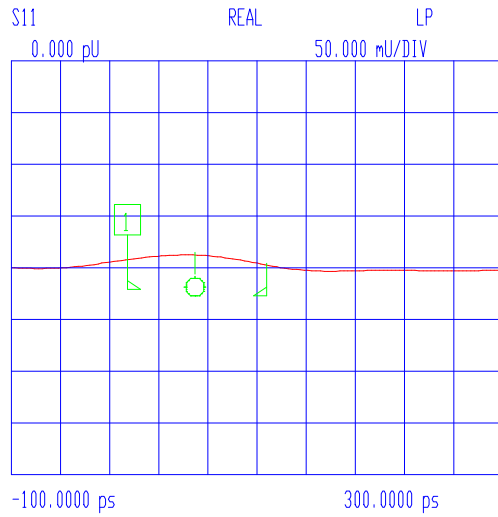

VNA: 37369A

MODEL: 32-7164
DEVICE: 1

DATE:
OPERATOR:

FX-0314 PORT EXT 278 pS

4GHZ

START: 0.040000000 GHz
STOP: 5.000000000 GHz
STEP: 0.040000000 GHz

GATE START: -4.2600 ps
GATE STOP: 110.4400 ps
GATE: NOMINAL
WINDOW: NOMINAL

ERROR CORR: REFL PORT1
AVERAGING: 1 PT
IF BNDWDTH: 1 KHZ

CH 4 - S11
REFERENCE PLANE
8.3315 cm

MARKER 1
4.000000000 GHz
1.021 U

MARKER TO MAX
MARKER TO MIN

MARKER READOUT
FUNCTIONS