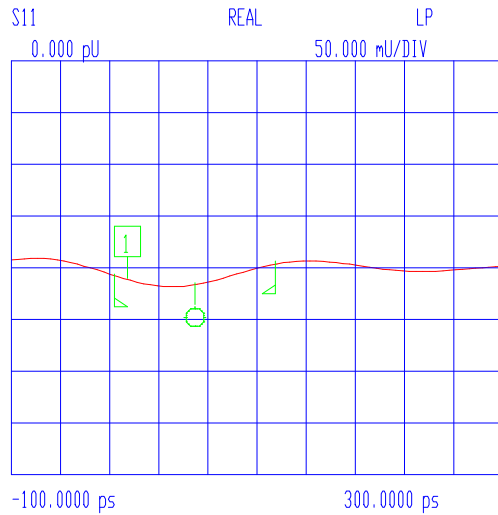

VNA: 37369A

MODEL: 32-7172
DEVICE: 1

DATE:
OPERATOR:

FX-0314 PORT EXT 275.4 pS

2GHZ

START: 0.040000000 GHz
STOP: 3.000000000 GHz
STEP: 0.040000000 GHz

GATE START: -10.9000 ps
GATE STOP: 117.1200 ps
GATE: NOMINAL
WINDOW: NOMINAL

ERROR CORR: REFL PORT1
AVERAGING: 1 PT
IF BNDWDTH: 1 KHZ

CH 4 - S11
REFERENCE PLANE
8.2536 cm

MARKER 1
2.000000000 GHz
1.089 U

MARKER TO MAX
MARKER TO MIN

MARKER READOUT
FUNCTIONS