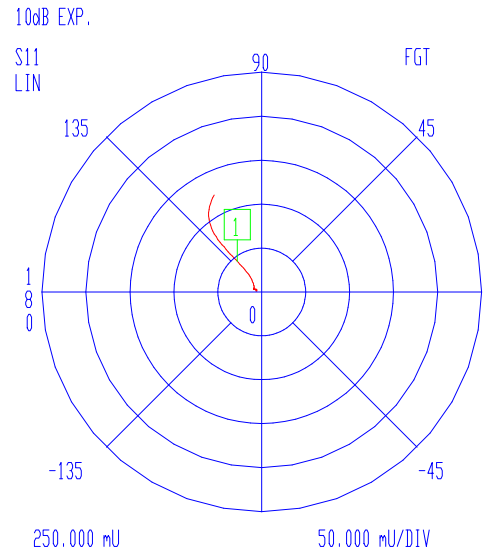

VNA: 37369A

MODEL: 32-7172
DEVICE: 1

DATE:
OPERATOR:

FX-0314 PORT EXT 275.4 pS

2GHZ

START: 0.040000000 GHz
STOP: 3.000000000 GHz
STEP: 0.040000000 GHz

GATE START: -10.9000 ps
GATE STOP: 117.1200 ps
GATE: NOMINAL
WINDOW: NOMINAL

ERROR CORR: REFL PORT1
AVERAGING: 1 PT
IF BNDWDTH: 1 KHZ

CH 4 - S11
REFERENCE PLANE
8.2536 cm

MARKER 1
2.000000000 GHz
1.089 U

MARKER TO MAX
MARKER TO MIN

MARKER READOUT
FUNCTIONS