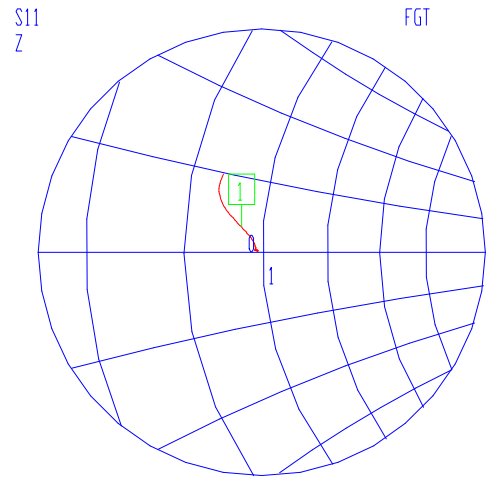

VNA: 37369A

MODEL: 32-7172
DEVICE: 1

DATE:
OPERATOR:

FX-0314 PORT EXT 275.4 pS

2GHZ

START: 0.040000000 GHz
STOP: 3.000000000 GHz
STEP: 0.040000000 GHz

GATE START: -10.9000 ps
GATE STOP: 117.1200 ps
GATE: NOMINAL
WINDOW: NOMINAL

ERROR CORR: REFL PORT1
AVERAGING: 1 PT
IF BNDWDTH: 1 KHZ

CH 4 - S11
REFERENCE PLANE
8.2536 cm

MARKER 1
2.000000000 GHz
1.089 U

MARKER TO MAX
MARKER TO MIN

MARKER READOUT
FUNCTIONS