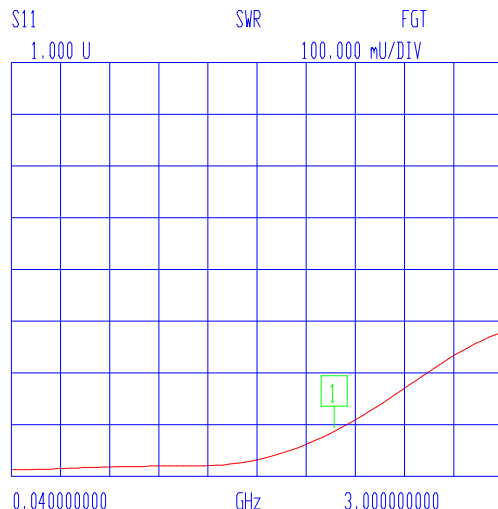

VNA: 37369A

MODEL: 32-7172
DEVICE: 1

DATE:
OPERATOR:

FX-0314 PORT EXT 275.4 pS

2GHZ

START: 0.040000000 GHz
STOP: 3.000000000 GHz
STEP: 0.040000000 GHz

GATE START: -10.9000 ps
GATE STOP: 117.1200 ps
GATE: NOMINAL
WINDOW: NOMINAL

ERROR CORR: REFL PORT1
AVERAGING: 1 PT
IF BNDWDTH: 1 KHZ

CH 4 - S11
REFERENCE PLANE
8.2536 cm

MARKER 1
2.000000000 GHz
1.089 U

MARKER TO MAX
MARKER TO MIN

MARKER READOUT
FUNCTIONS